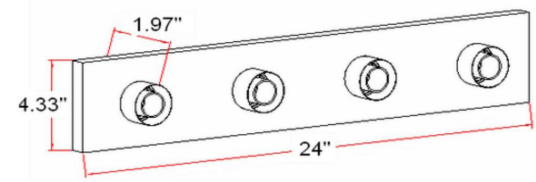

4-Light Vanity Light
Polished Chrome

SPECIFICATIONS

MOUNTING:	Wall Mount	LED BRIGHTNESS (LUMENS):	N/A
SLOPED CEILING ADAPTABLE:	No	LED COLOR CORRELATED TEMPERATURE (CCT):	N/A
LAMP TYPE 1:	4 lamps 60W Incandescent	LED COLOR RENDERING INDEX (CRI):	N/A
BULB INCLUDED:	No	LED EFFICACY:	N/A
WATTS PER BULB:	60W	LED AVERAGE RATED LIFE:	N/A
TOTAL WATTAGE:	240W	ENERGY EFFICIENT:	No
DIMMABLE:	Yes	LIGHTING AMPS:	N/A
MATERIAL CONSTRUCTION:	Steel	VOLTAGE:	120V
ASSEMBLED DIMENSIONS:	4.33" H x 24" L x 1.97" D		
WEIGHT:	4.05 lbs.		
BACKPLATE DIMENSIONS:	N/A		
CANOPY/PLATE DIMENSIONS:	N/A		
GLASS/SHADE DIMENSIONS:	N/A		
GLASS/SHADE MATERIAL:	N/A		
GLASS/SHADE TYPE:	N/A		
GLASS/SHADE COLOR:	N/A		