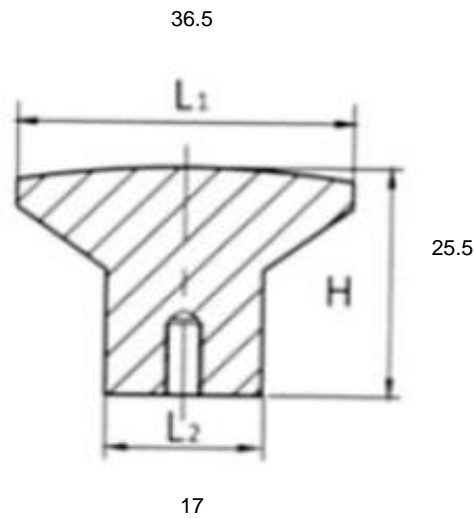

Mesa Knob

Specifications

Metal Material	100% Zinc alloy
Packaging	Poly bag
Mounting:	Single point; 17mm base
Hardware:	one 8-32 screw; included

Dimensions

Warranty & Compliances

Warranty	Limited 1 year warranty
ANSI/BHMA	N/A

Order Codes

Brushed Nickel	205310
Antique Brass	205328

Type:
Job:
Order Code:
Approvals: