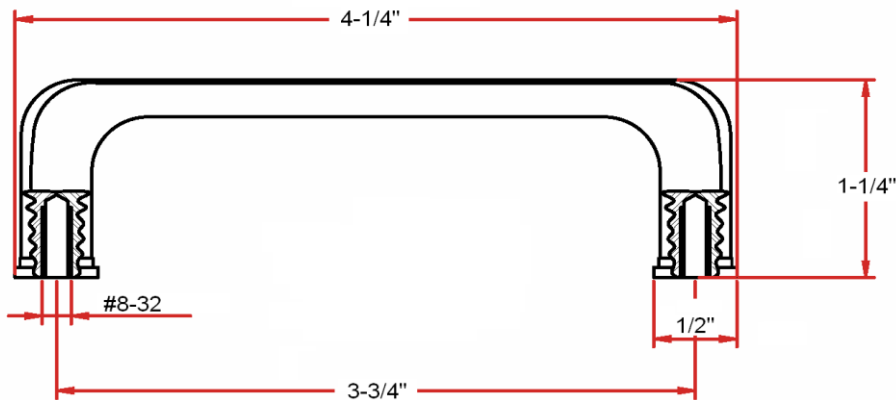

## Specifications

<b>Metal Material</b>	100% Zinc alloy
<b>Packaging</b>	Poly bag
<b>Mounting:</b>	96 MM
<b>Hardware:</b>	two 8-32 screws; included

## Dimensions

## Order Codes

<b>Satin Nickel (US15)</b>	203273
<b>Oil Rubbed Bronze (US10B)</b>	203976

<b>Type:</b>
<b>Job:</b>
<b>Order Code:</b>
<b>Approvals:</b>

Design House reserves the right to make changes in materials, specifications & models at any time. Design House also reserves the right to discontinue product without notice or obligation.