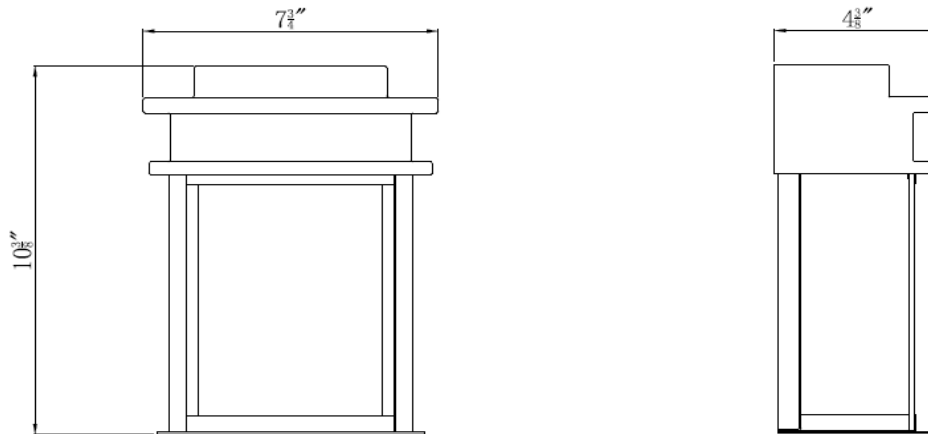

Fairview LED Outdoor Wall Light ORB

Specifications

Material Construction:	Formed steel
Lens:	Clear Seedy Glass
Lamp Type & Wattage:	Integrated 8 Watt LED Light
Lumens:	390
Correlated Color Temp:	3000K
Color Rendering Index:	83 CRI
Rated Life:	50,000 Hours
Mounting:	Wall mounted
Finish:	Oil Rubbed Bronze
Voltage:	120V
Weight:	4.05 lbs.
Dimmable (Y/N):	Non-dimmable

Dimensions

Warranty & Compliances

Warranty	10 Year Limited Warranty
UL/ ETL	ETL Listed for use outdoors
ADA	N/A
EnergyStar	N/A

Companion Fixtures

180364 Fairview LED Outdoor Wall Light ORB

Type:
Job:
Order Code:
Approvals: