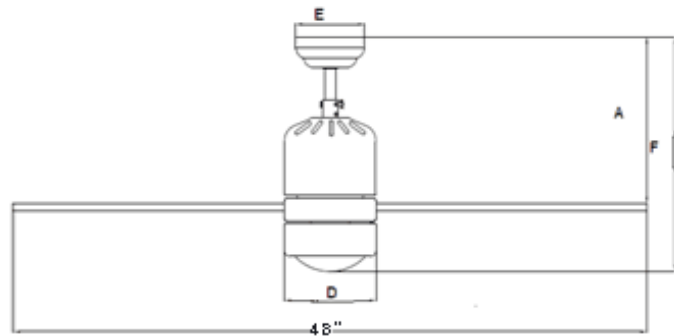

Dimensions

Warranty & Compliances

Warranty	10 Year Limited Warranty
UL	UL Listed

EPACT 2005 Fan is compliant with the Energy Policy Act 2005 and includes a device that limits the light kit wattage to 190W.

Order Codes

Indus Sol 48" Ceiling Fan 154419

Type:
Job:
Order Code:
Approvals: