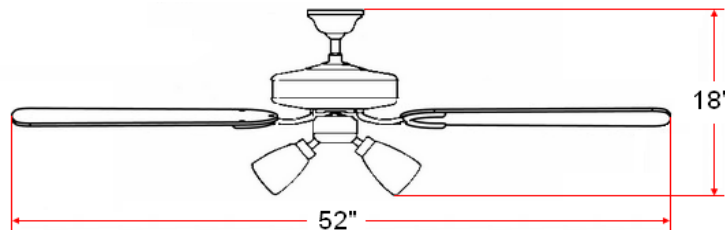

# 52" MILLBRIDGE Downrod Fans

## Specifications

<b>Material Construction:</b>	Steel
<b>Motor Size:</b>	153mm x 12mm (16 pole)
<b>Diameter:</b>	52"
<b>Downrod:</b>	3/4" dia. X 6" long downrod included
<b>Mounting:</b>	Tri-mount adaptable (downrod, close-to-ceiling & vaulted ceiling)
<b>Blade Details:</b>	5 blades; 10.5° pitch; reversible
<b>Blade Color:</b>	See Below
<b>Speed Control:</b>	3 speed pull chain control
<b>Voltage:</b>	120V
<b>Weight:</b>	17 lbs.
<b>Light Kit - Lens</b>	Frosted glass lenses
<b>Light Kit - Lamp Info</b>	3 x 60W, candelabra-based incandescent lamps (included)
<b>Airflow at High Speed:</b>	4950 CFM
<b>Electricity Usage:</b>	50 Watts
<b>Airflow Efficiency:</b>	99 CFM/W
<b>RPMs (High/Med/Low):</b>	155/105/65

## Dimensions