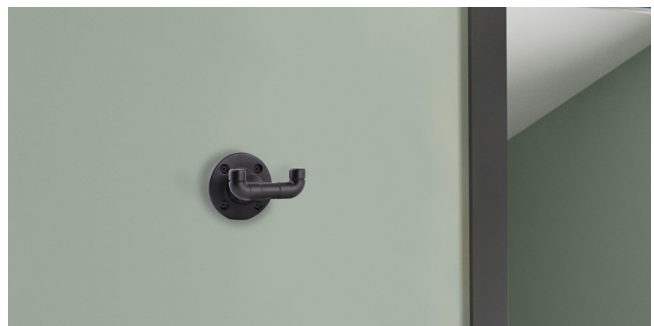

# Kimball

BATH ACCESSORIES

24" TOWEL BAR

The Kimball Bath Accessory collection from Design House combines eclectic style with a distinctly modern edge. Pair this bath hardware with our line of Kimball lighting to complete the look and to create seamless style transitions from room to room.

---

- Available in satin black and satin nickel finishes
- Metal construction with mounting hardware included
- 1 year limited warranty
- Available in a 4-piece accessory kit that includes a 24" towel bar, towel ring, toilet paper holder, and robe hook.

	PRODUCT #	DESCRIPTION	FINISH	LIST PRICE
A	580613	Kimball 24" towel bar	Satin nickel	\$54.95
B	580639	Kimball towel ring	Satin nickel	28.95
C	580621	Kimball toilet paper holder	Satin nickel	29.95
D	580647	Kimball double robe hook	Satin nickel	23.95
A-D	188573	Kimball 4-piece kit	Satin nickel	133.95
E	580654	Kimball 24" towel bar	Satin black	59.95
F	580670	Kimball towel ring	Satin black	32.95
G	580662	Kimball toilet paper holder	Satin black	32.95
H	580688	Kimball double robe hook	Satin black	25.95
E-H	188581	Kimball 4-piece kit	Satin black	146.95