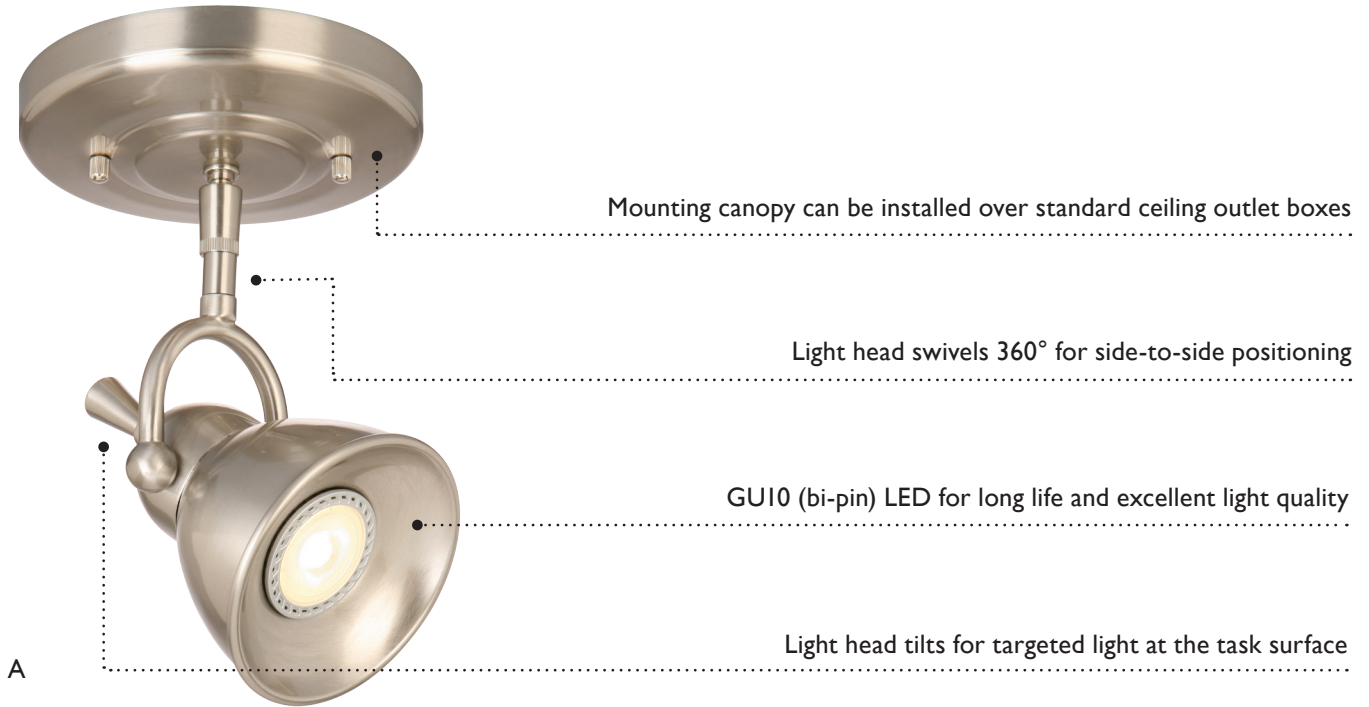

LED Directional Lights

**PIERCE · SHERIDAN
OTERO**

PIERCE LED DIRECTIONAL LIGHT

Versatile LED ceiling lights from Design House. Three new collections provide the efficiency and long life of LED's, while giving you the functional benefits of aimable track lights. The individual light heads spin 360° and tilt to aim the light precisely where you want it.

- Pierce LED ceiling lights are available in 1-light and 3-light options in a satin chrome finish
- Sheridan LED ceiling lights are available in single and 3-light options in a rich oil rubbed finish and are excellent overhead task lights
- Brushed nickel Otero lights provide an edgy, urban style to your décor

-
- ETL Listed for use in damp locations
 - High CRI; 3000K performance

- Integrated LED equivalent to 60W incandescent bulbs
 - 50,000 hour life
-

PIERCE

SHERIDAN

OTERO

PRODUCT CODE	DESCRIPTION	FINISH	DIMENSION	LAMPING	BOX PACK
A 578021	Pierce 1LT ceiling light	Satin chrome	8 ⁷ / ₈ " x 6 ¹ / ₈ " x 6 ¹ / ₈ "	One 5W LED	1
B 578039	Pierce 3LT ceiling light	Satin chrome	9 ¹ / ₂ " x 15 ⁷ / ₈ "	Three 5W LED	1
C 578047	Sheridan 1LT ceiling light	Oil rubbed bronze	9 ³ / ₈ " x 6"	One 5W LED	1
D 578054	Sheridan 3LT ceiling light	Oil rubbed bronze	14 ³ / ₄ " x 12 ¹ / ₂ "	Three 5W LED	1
E 577809	Otero 1LT ceiling light	Brushed nickel	4 ³ / ₄ " x 4 ⁷ / ₈ " x 4 ³ / ₄ "	One 8W LED	1
F 577817	Otero 3LT ceiling light	Brushed nickel	4 ³ / ₄ " x 24" x 4 ⁷ / ₈ "	Three 8W LED	1