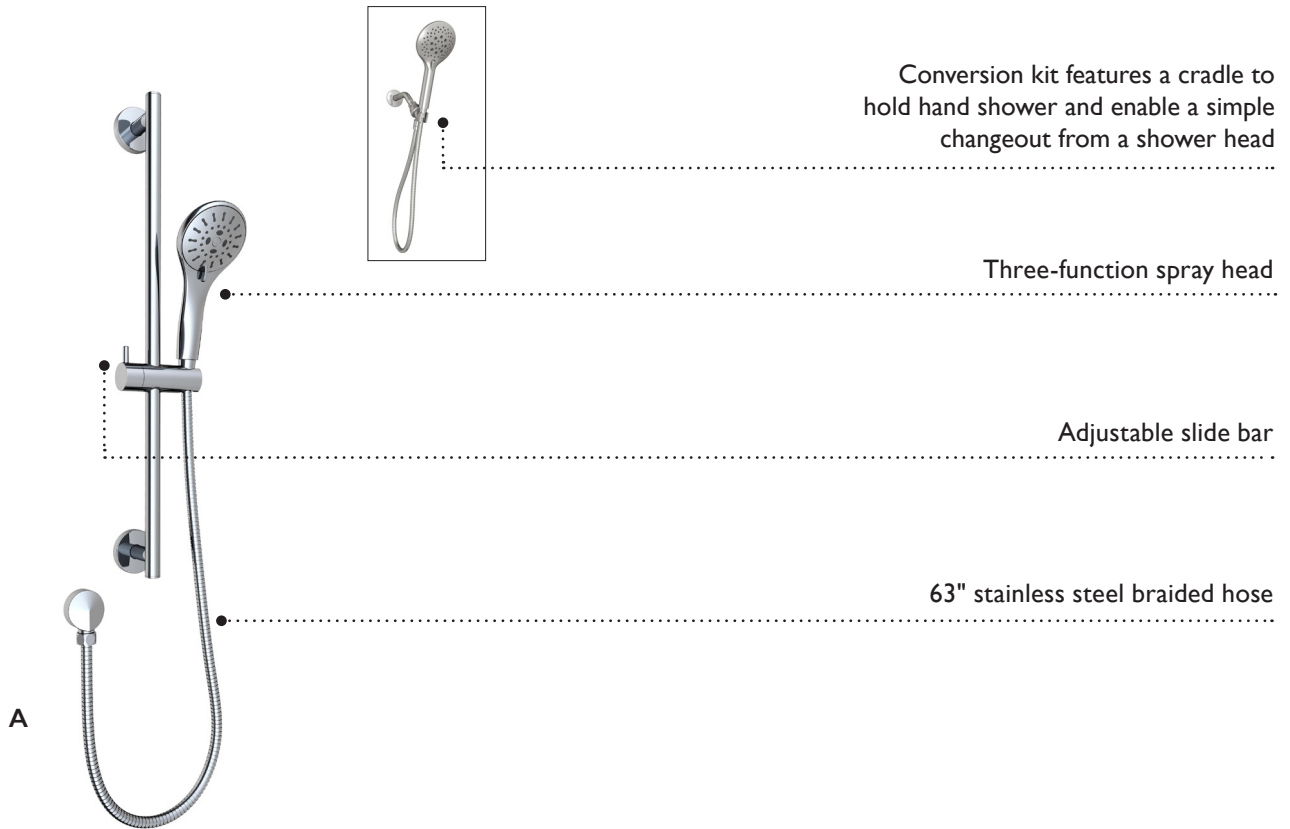

Hand Held Shower Kits

POLISHED CHROME SLIDE BAR SYSTEM

These multifunction shower systems enable adjustability to fit anyone in your home. The five-inch sprayer head has three spray functions – saturating spray, massaging spray, and saturating and massaging mixed spray. The stainless steel, braided hose is over five feet long for ease of cleaning your shower space. Choose from either a slide bar or an easy conversion kit, which allows for a quick upgrade from a basic showerhead to a versatile hand shower kit.

- 5", three-function hand shower
- Stainless steel braided hose - 63" x .55"
- ADA compliant
- Available in polished chrome and satin nickel finishes
- Brass wall elbow included
- 1" x 23.82" stainless steel adjustable slide bar
- Mounting hardware included
- Available with a slide bar or as a conversion kit

POLISHED CHROME
SLIDE BAR SYSTEM

SATIN NICKEL
SLIDE BAR SYSTEM

POLISHED CHROME
CONVERSION HAND SHOWER KIT

SATIN NICKEL
CONVERSION HAND SHOWER KIT

| PRODUCT # | DESCRIPTION | FINISH | DIMENSIONS | BOX PACK |
|-----------|------------------|-----------------|----------------------------------|----------|
| A 547904 | Slide Bar System | Polished Chrome | 1" x 23.82" Bar, 63" x .55" Hose | 6 |
| B 547919 | Slide Bar System | Satin Nickel | 1" x 23.82" Bar, 63" x .55" Hose | 6 |
| C 547927 | Conversion Kit | Polished Chrome | 5" Hand Shower, 63" x .55" Hose | 6 |
| D 547935 | Conversion Kit | Satin Nickel | 5" Hand Shower, 63" x .55" Hose | 6 |