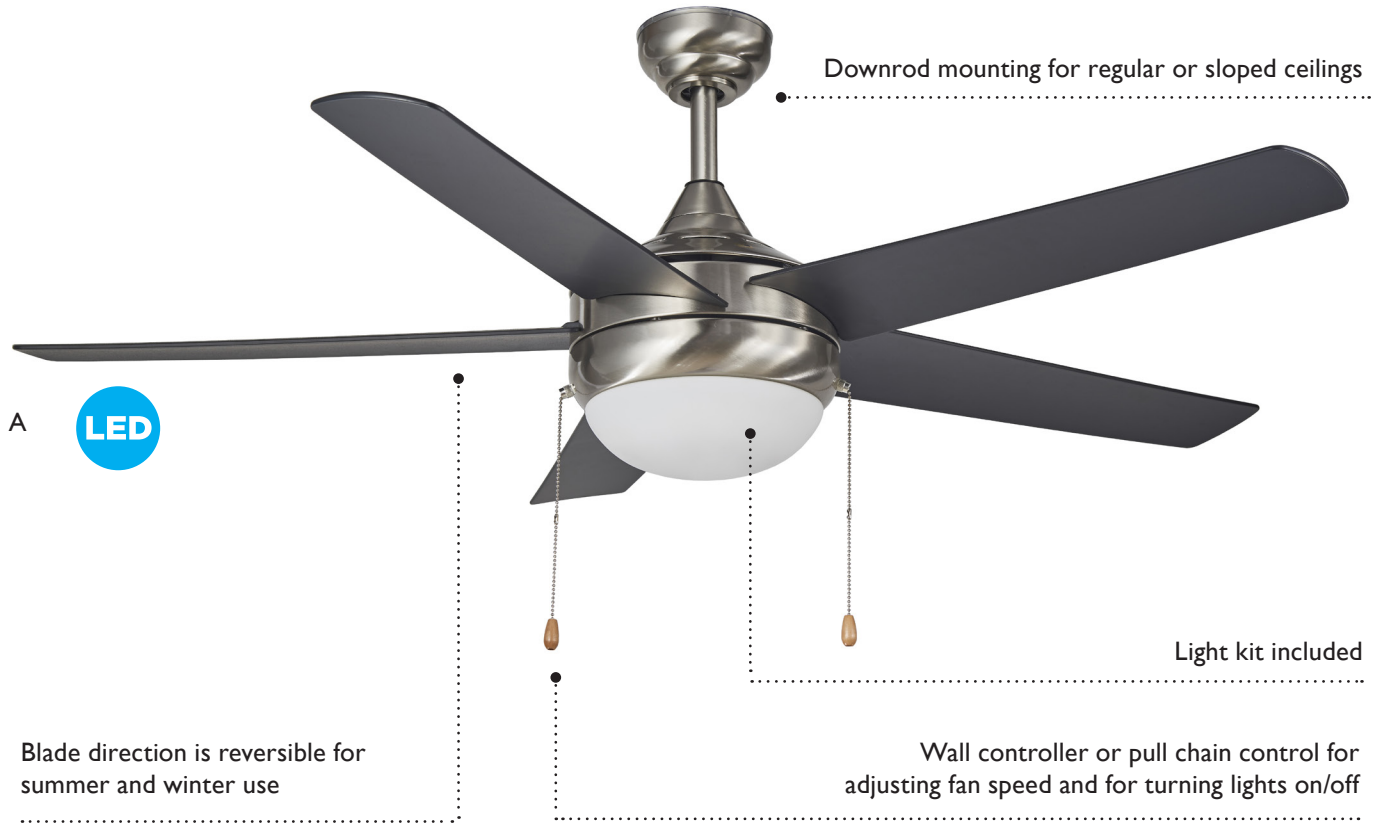

Ceiling Fans

LEXI

The Lexi ceiling fan provides energy efficient LED lighting, while cooling

HANN

The Hann ceiling fan has a transitional style with its square edges on the glass and blades

INDUS SOL

The Indus Sol ceiling fan has an industrial 6-blade design to add a contemporary style to rooms

TREVIENTO

The Treviento ceiling fan has a modern 3-blade design and wide light kit for excellent functioning

Bulbs included • UL Listed for use indoors only

PRODUCT #	DESCRIPTION	FINISH	DIMENSIONS
LED A 154344	Lexi LED ceiling fan	Black blades with frosted white glass	52"
B 154419	Indus Sol ceiling fan	Reversible silver/rosewood blades with frosted white glass <i>Wall controller included</i>	48"
C 154401	Hann ceiling fan	Reversible light maple/rosewood blades with rain glass	52"
D 154393	Treviento ceiling fan	Silver blades with frosted white glass <i>Wall controller included</i>	52"