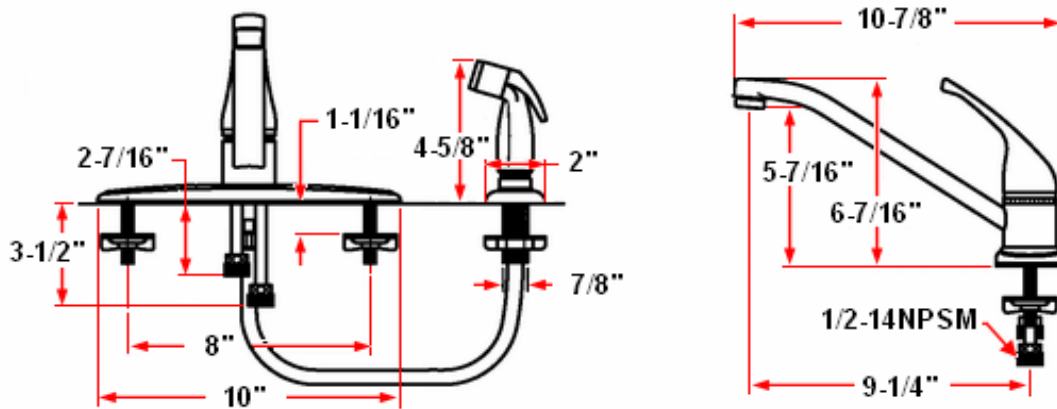

## Specifications

<b>Flow Rate (GPM)</b>	2.14 GPM @ 60 psi
<b>Material Content</b>	Brass body with zinc handle
<b>Pop-Up Drain</b>	N/A
<b>Spout Reach</b>	9-1/4"
<b>Cartridge</b>	Washerless
<b>Lever Handle Operation</b>	(1/4) quarter turn stop
<b>Installation Type</b>	8" center mount
<b>Sprayer</b>	Black ABS external sprayer (48" soft hose)

## Dimensions