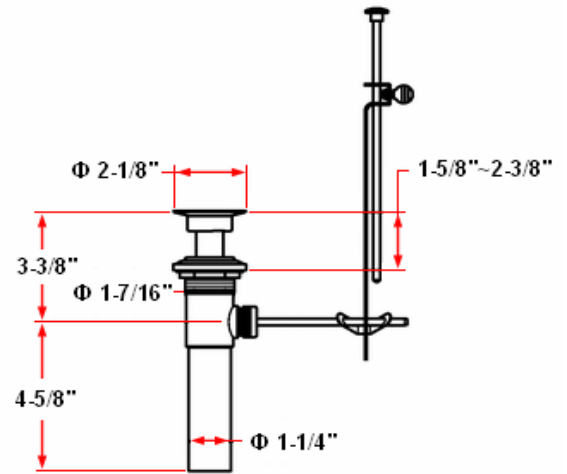

Dimensions

Warranty & Compliances

Warranty	Lifetime Limited Warranty
IAPMO/UPC	UPC & cUPC Compliant
ASME	ASME A112.18.1-05
ANSI	Compliant
ADA	Compliant
NSF	Compliant
CSA	CSA B125.1-05

Order Codes & Finishes/Colors

Satin Nickel (US15)	529115
Polished Chrome (US26)	529081
Oil Rubbed Bronze (US10B)	527747
Antique Copper	528109
PVD Brass	527440

Type:

Job:

Order Code:

Approvals:

Design House reserves the right to make changes in materials, specifications & models at any time. Design House also reserves the right to discontinue product without notice or obligation.