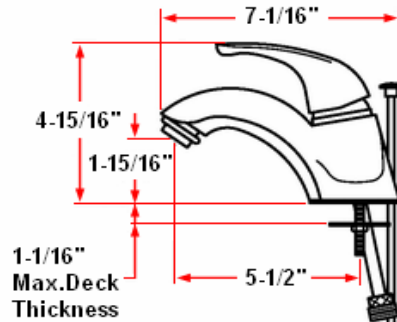

Dimensions

Warranty & Compliances

Warranty	Lifetime Limited Warranty
IAPMO/UPC	UPC & cUPC Compliant
ASME	ASME A112.18.1-05
ANSI	Compliant
ADA	Compliant
NSF	Compliant
CSA	CSA B125.1-05

Order Codes & Finishes/Colors

Satin Nickel (US15)	529115
Polished Chrome (US26)	529081
Oil Rubbed Bronze (US10B)	527747
Antique Copper	528109
PVD Brass	527440

Type:

Job:

Order Code:

Approvals:

Design House reserves the right to make changes in materials, specifications & models at any time. Design House also reserves the right to discontinue product without notice or obligation.