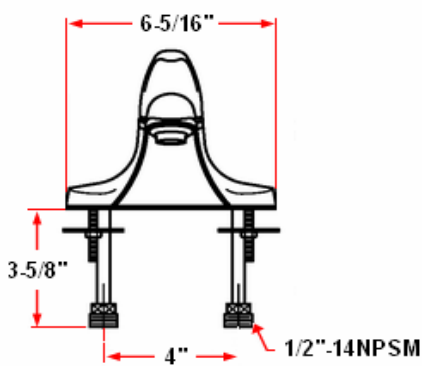

Dimensions

Warranty & Compliances

Warranty	Lifetime Limited Warranty
IAPMO/UPC	UPC & cUPC Compliant
ASME	ASME A112.18.1-05
ANSI	Compliant
ADA	Compliant
NSF	Compliant
CSA	CSA B125.1-05

Order Codes & Finishes/Colors

Satin Nickel (US15)	529115
Polished Chrome (US26)	529081
Oil Rubbed Bronze (US10B)	527747
Antique Copper	528109
PVD Brass	527440

Type:

Job:

Order Code:

Approvals:

Design House reserves the right to make changes in materials, specifications & models at any time. Design House also reserves the right to discontinue product without notice or obligation.