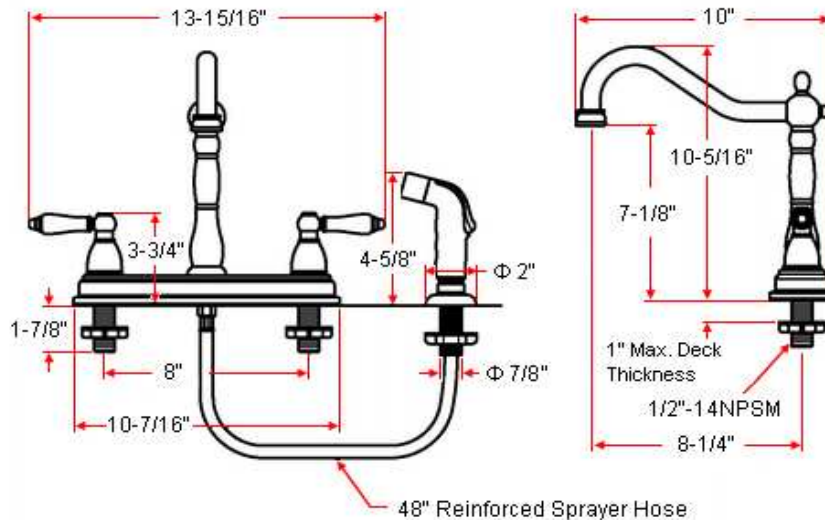

Dunhill Kitchen Faucet

Specifications

Flow Rate (GPM)	1.8 GPM @ 60 psi
Material Content	Brass body with brass and zinc handle
Pop-Up Drain	N/A
Spout Reach	8-1/4"
Cartridge	Washerless cartridge
Lever Handle Operation	(1/4) quarter turn stop
Installation Type	4-hole, 8" center mount
Sprayer	External ABS pull-out sprayer (48" soft hose)

Dimensions

48" Reinforced Sprayer Hose

Warranty & Compliances

Warranty	Lifetime Limited Warranty
IAPMO/UPC	UPC & cUPC Compliant
ASME	ASME A112.18.1-05
ANSI	Compliant
ADA	Compliant
NSF	Compliant
CSA	Compliant

Order Codes & Finishes/Colors

Satin Nickel (US15)	527127	
Oil Rubbed Bronze (US10B)	527366	
Polished Chrome (US26)	527135	
Brushed Bronze	527119	

Type:

Job:

Order Code:

Approvals:

Design House reserves the right to make changes in materials, specifications & models at any time. Design House also reserves the right to discontinue product without notice or obligation.