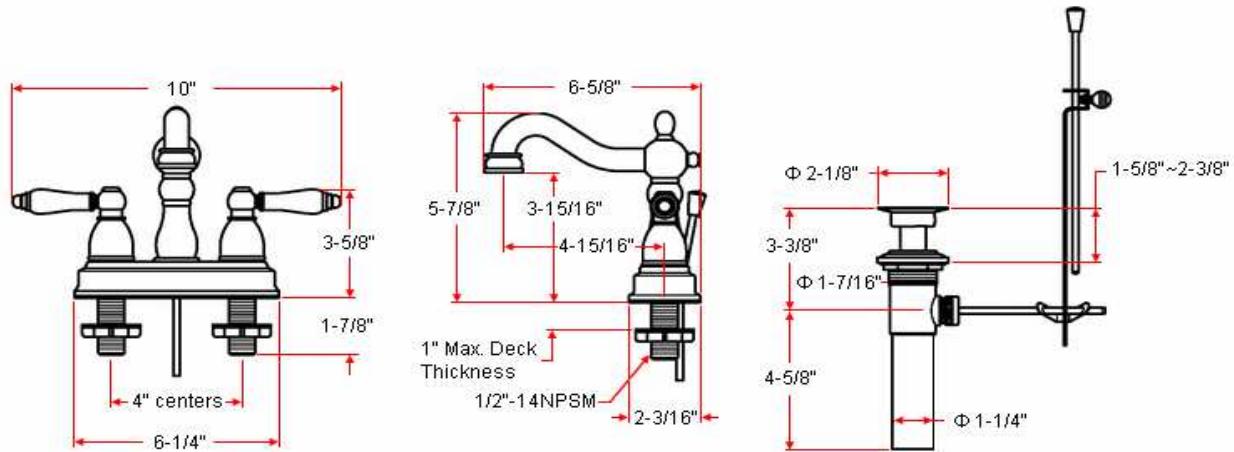

Dimensions

Warranty & Compliances

Warranty	Lifetime Limited Warranty
IAPMO/UPC	UPC & cUPC Compliant
ASME	ASME A112.18.1-05
ANSI	Compliant
ADA	Compliant
NSF	Compliant
CSA	CSA B125.1-05

Order Codes & Finishes/Colors

Satin Nickel (US15)	527069
Oil Rubbed Bronze (US10B)	527333
Polished Chrome (US26)	527010
Antique Copper	527044

Type:

Job:

Order Code:

Approvals:

Design House reserves the right to make changes in materials, specifications & models at any time. Design House also reserves the right to discontinue product without notice or obligation.