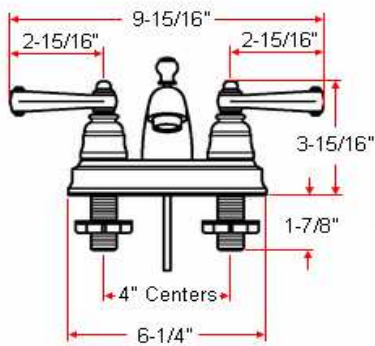

Dimensions

Warranty & Compliances

Warranty	Lifetime Limited Warranty
IAPMO/UPC	UPC & cUPC Compliant
ASME	ASME A112.18.1-05
ANSI	Compliant
ADA	Compliant
NSF	Compliant
CSA	CSA B125.1-05

Order Codes & Finishes/Colors

Satin Nickel (US15)

527002

Type:

Job:

Order Code:

Approvals:

Design House reserves the right to make changes in materials, specifications & models at any time. Design House also reserves the right to discontinue product without notice or obligation.