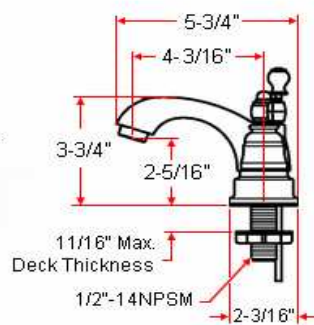

Dimensions

Warranty & Compliances

Warranty	Lifetime Limited Warranty
IAPMO/UPC	UPC & cUPC Compliant
ASME	ASME A112.18.1-05
ANSI	Compliant
ADA	Compliant
NSF	Compliant
CSA	CSA B125.1-05

Order Codes & Finishes/Colors

Satin Nickel (US15)

527002

Type:

Job:

Order Code:

Approvals:

Design House reserves the right to make changes in materials, specifications & models at any time. Design House also reserves the right to discontinue product without notice or obligation.