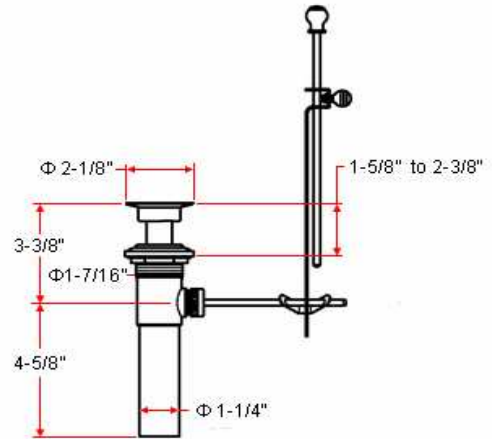

Dimensions

Warranty & Compliances

Warranty	Lifetime Limited Warranty
IAPMO/UPC	UPC & cUPC Compliant
ASME	ASME A112.18.1-05
ANSI	Compliant
ADA	Compliant
NSF	Compliant
CSA	CSA B125.1-05

Order Codes & Finishes/Colors

Satin Nickel (US15)

527002

Type:

Job:

Order Code:

Approvals:

Design House reserves the right to make changes in materials, specifications & models at any time. Design House also reserves the right to discontinue product without notice or obligation.