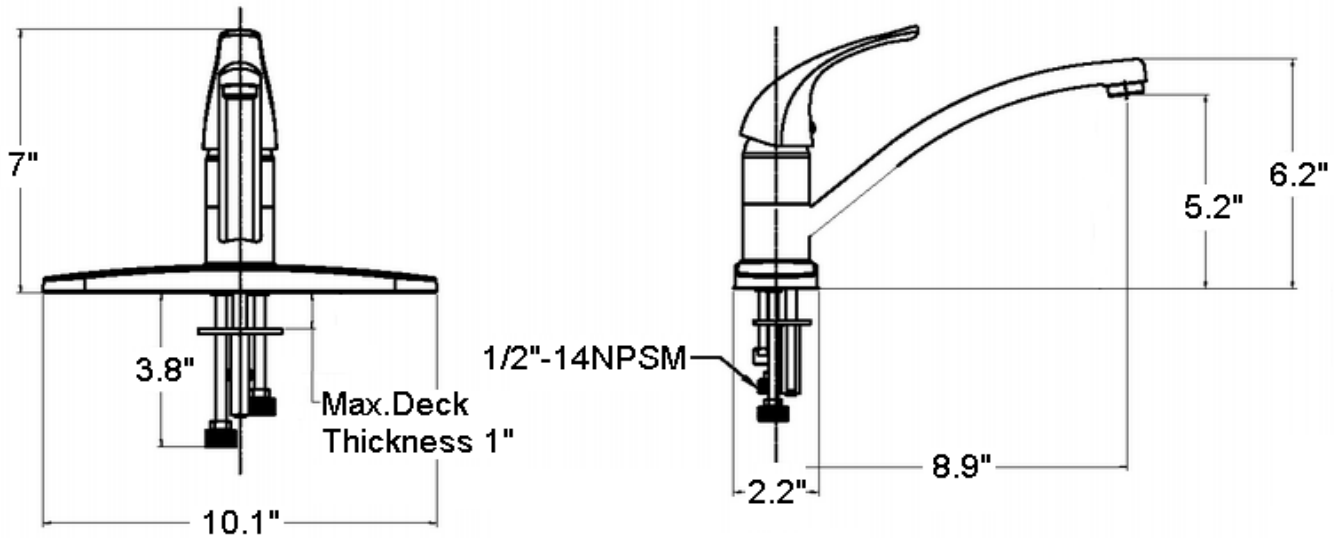

## Specifications

<b>Flow Rate (GPM)</b>	2.2 GPM @ 60 psi
<b>Material Content</b>	Brass body with zinc handle
<b>Pop-Up Drain</b>	N/A
<b>Spout Reach</b>	8.9"
<b>Cartridge</b>	Ceramic disk
<b>Lever Handle Operation</b>	(1/4) quarter turn stop
<b>Installation Type</b>	3-hole, 8" center mount
<b>Sprayer</b>	N/A

## Dimensions