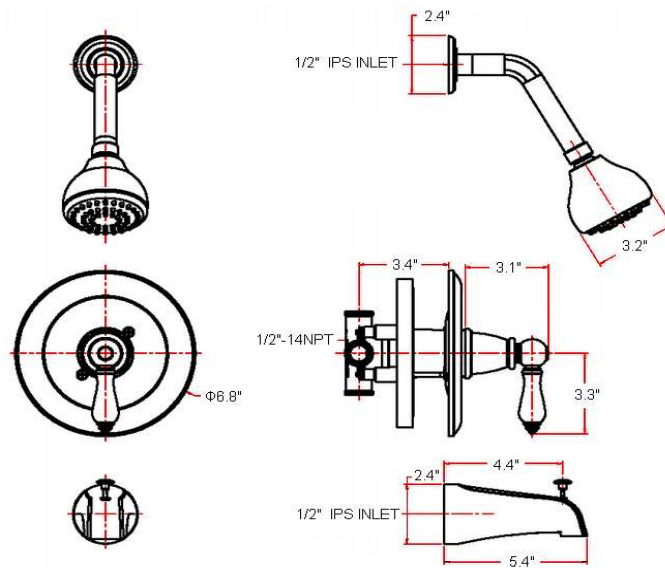

## Specifications

<b>Material Content</b>	Brass body with zinc alloy handle and spout
<b>Cartridge</b>	Ceramic Disc Cartridge; Pressure Balanced
<b>Lever Handle Operation</b>	(1/4) quarter turn stop
<b>Spout</b>	Pull-up diverter spout
<b>Shower Head</b>	Single Function

## Dimensions

## Order Codes & Finishes/Colors

<b>Satin Nickel (US15)</b>	526822		
<b>Oil Rubbed Bronze (US10B)</b>	526814		
<b>Polished Chrome (US16)</b>	526830		

Type:

Job:

Order Code:

Approvals:

Design House reserves the right to make changes in materials, specifications & models at any time. Design House also reserves the right to discontinue product without notice or obligation.