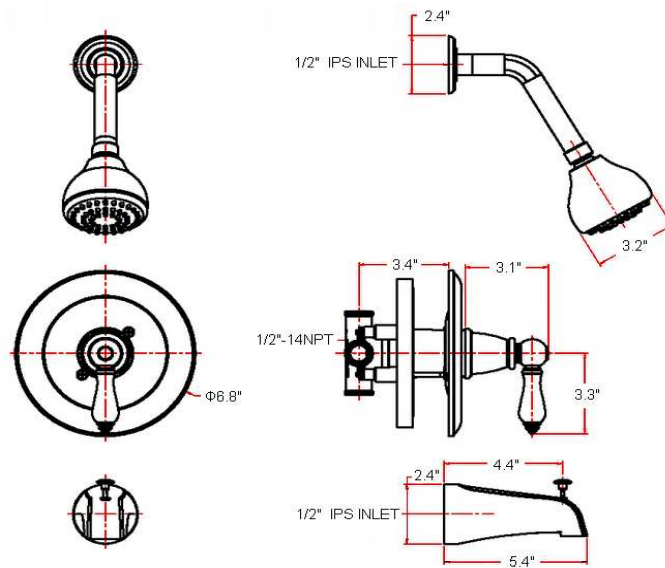

Hathaway Tub & Shower Faucet

Specifications

Material Content	Brass body with zinc alloy handle and spout
Cartridge	Ceramic Disc Cartridge; Pressure Balanced
Lever Handle Operation	(1/4) quarter turn stop
Spout	Pull-up diverter spout
Shower Head	Single Function

Dimensions

Warranty & Compliances

Warranty	Lifetime Limited Warranty
IAPMO/UPC	UPC & cUPC Compliant
ASME	ASME A112.18.1
ANSI	Compliant
ADA	Compliant
CSA	Compliant

Order Codes & Finishes/Colors

Satin Nickel (US15)	526822		
Oil Rubbed Bronze (US10B)	526814		
Polished Chrome (US16)	526830		