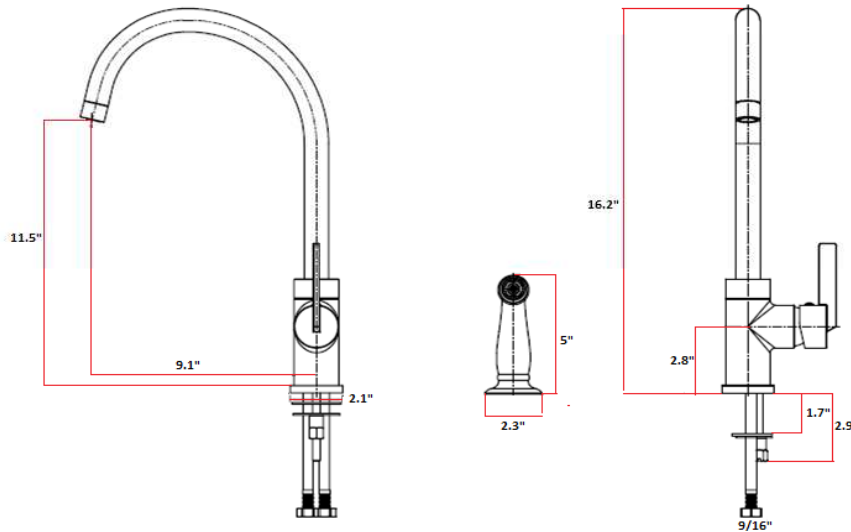

Dimensions

Warranty & Compliances

Warranty	Lifetime Limited Warranty
IAPMO/UPC	UPC & cUPC Compliant
AB 1953	Compliant
ASME	ASME A112.18.1
ANSI	Compliant
ADA	Compliant
NSF	NSF 61-9
CSA	CSA B125-1

Order Codes & Finishes/Colors

Satin Nickel (US15)	526780	
Oil Rubbed Bronze (US10B)	526772	
Polished Chrome (US26)	526798	

Type:

Job:

Order Code:

Approvals: