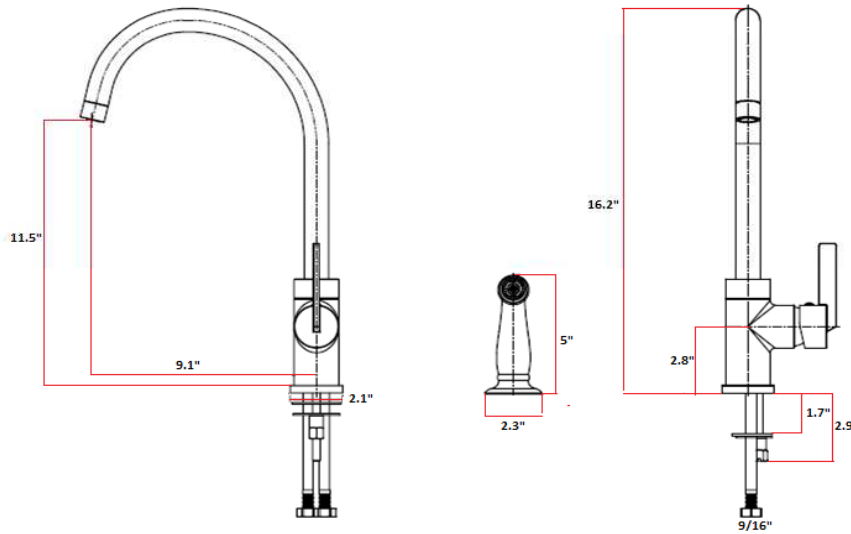

Dimensions

Warranty & Compliances

Warranty	Lifetime Limited Warranty
IAPMO/UPC	UPC & cUPC Compliant
AB 1953	Compliant
ASME	ASME A112.18.1
ANSI	Compliant
ADA	Compliant
NSF	NSF 61-9
CSA	CSA B125-1

Order Codes & Finishes/Colors

Satin Nickel (US15)	526780	
Oil Rubbed Bronze (US10B)	526772	
Polished Chrome (US26)	526798	

Type:

Job:

Order Code:

Approvals: