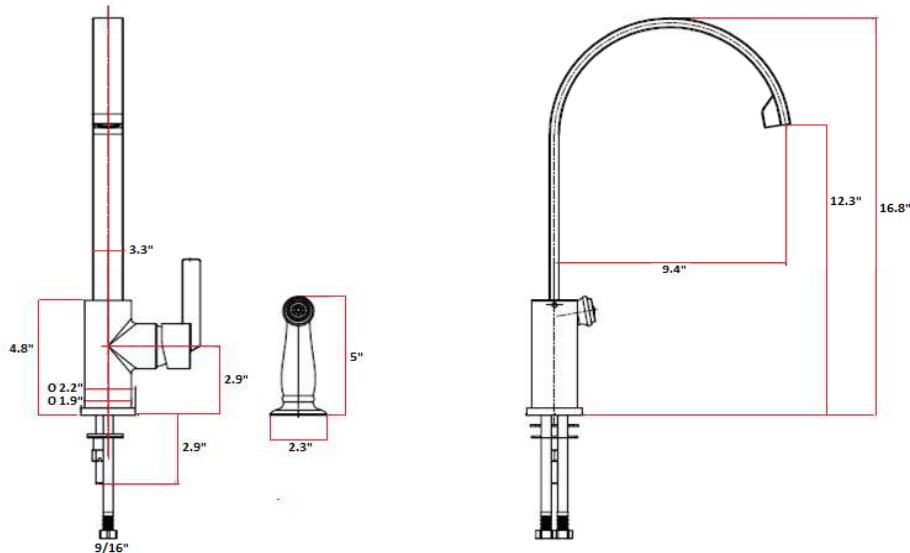

## Specifications

<b>Flow Rate (GPM)</b>	1.85 GPM @ 60 psi
<b>Material Content</b>	Brass body with zinc handle
<b>Pop-Up Drain</b>	N/A
<b>Spout Reach</b>	9.4"
<b>Cartridge</b>	Ceramic disk Cartridge
<b>Lever Handle Operation</b>	(1/4) quarter turn stop
<b>Installation Type</b>	Single hole mount
<b>Sprayer</b>	Sidesprayer

## Dimensions