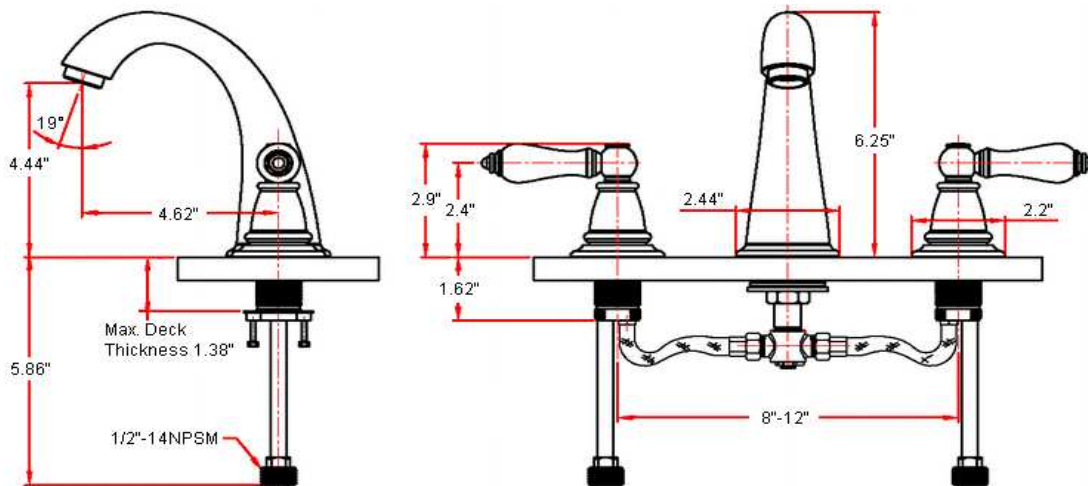

Dimensions

Warranty & Compliances

Warranty	Lifetime Limited Warranty
IAPMO/UPC	UPC & cUPC Compliant
ASME	ASME A112.18.1
ANSI	Compliant
ADA	Compliant
NSF	Compliant
CSA	Compliant

Order Codes & Finishes/Colors

Satin Nickel (US15)	526707	
Oil Rubbed Bronze (US10B)	526699	
Polished Chrome (US26)	526715	
Rustic Pewter	526723	

Type:

Job:

Order Code:

Approvals:

Design House reserves the right to make changes in materials, specifications & models at any time. Design House also reserves the right to discontinue product without notice or obligation.