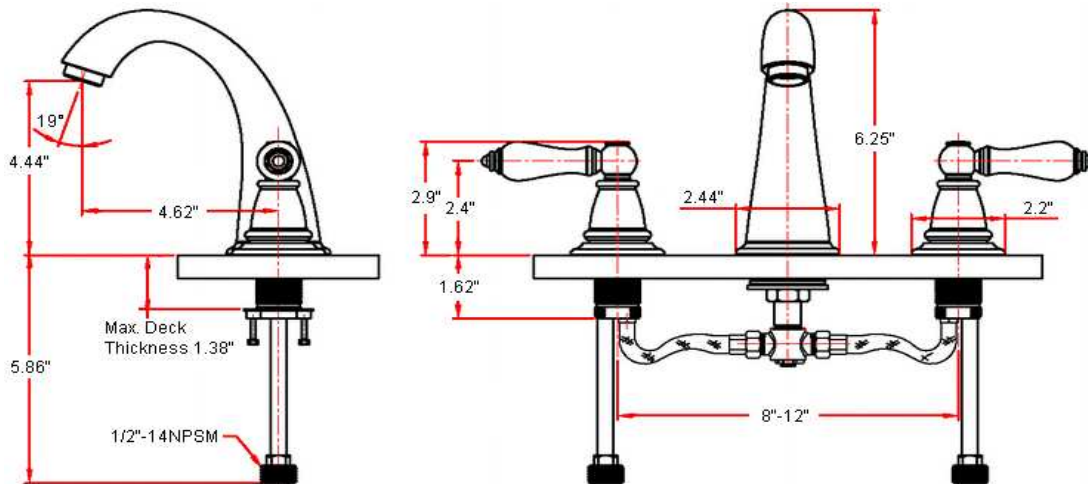

## Specifications

<b>Flow Rate (GPM)</b>	1.88 GPM @ 60 psi
<b>Material Content</b>	Brass body with brass handle
<b>Pop-Up Drain</b>	Brass and plastic pop-up
<b>Spout Reach</b>	4.62"
<b>Cartridge</b>	Ceramic disk Cartridge
<b>Lever Handle Operation</b>	(1/4) quarter turn stop
<b>Installation Type</b>	3-hole, 6-12" center mount

## Dimensions