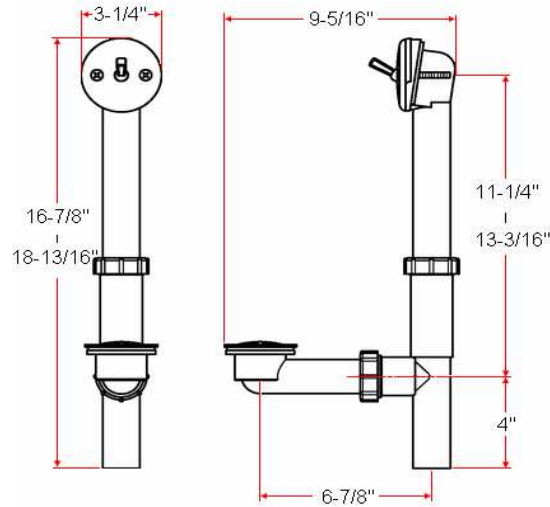

Plastic Trip Waste Bath Drain

Specifications

Material Content: Plastic pipe and tail piece
Adjustable trip lever pop up drain
1-1/2" Connection

Dimensions

Warranty & Compliances

Warranty Lifetime Limited Warranty

Order Codes & Finishes/Colors

| | | |
|---------------------------|--------|--|
| Satin Nickel (US15) | 529834 | |
| Polished Brass (US3) | 529776 | |
| Oil Rubbed Bronze (US10B) | 529990 | |
| Polished Chrome (US26) | 529768 | |
| Antique Copper | 526632 | |