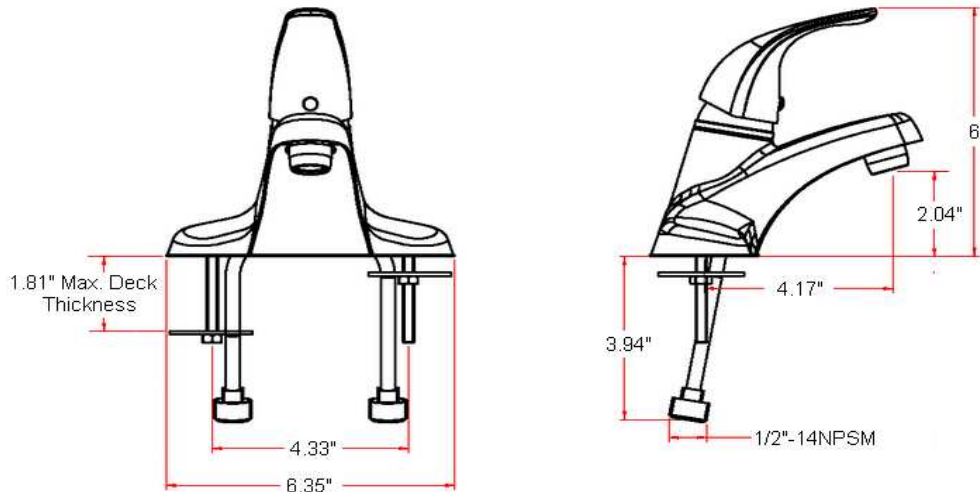

## Specifications

<b>Flow Rate (GPM)</b>	1.90 GPM @ 60 psi
<b>Material Content</b>	Brass body with zinc handle
<b>Pop-Up Drain</b>	50/50 pop-up
<b>Spout Reach</b>	4.17"
<b>Cartridge</b>	Washerless
<b>Lever Handle Operation</b>	(1/4) quarter turn stop
<b>Installation Type</b>	3-hole, 4" center mount

## Dimensions