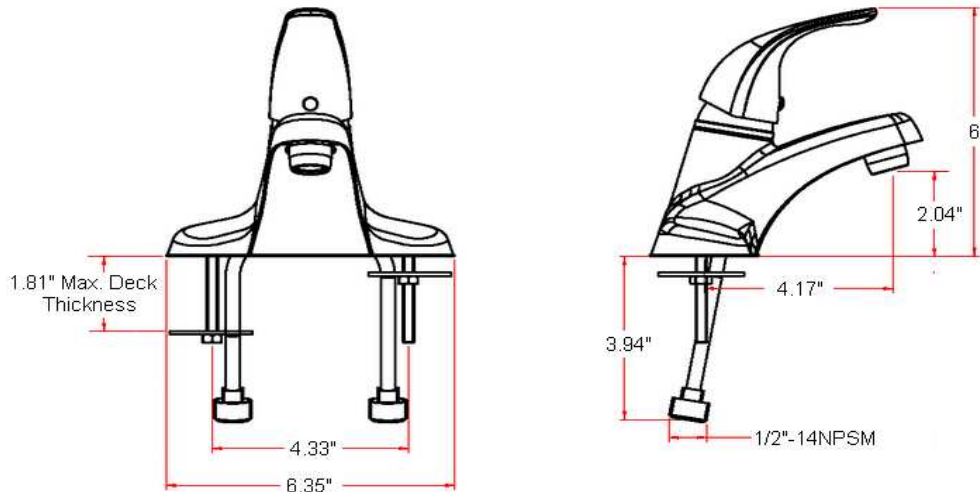

Dimensions

Warranty & Compliances

Warranty	Lifetime Limited Warranty
IAPMO/UPC	UPC & cUPC Compliant
ASME	ASME A112.18.1
ANSI	Compliant
ADA	Compliant
NSF	Compliant
CSA	Compliant

Order Codes & Finishes/Colors

Satin Nickel (US15)	525980	
Oil Rubbed Bronze (US10B)	525972	
Polished Chrome (US26)	525998	

Type:

Job:

Order Code:

Approvals:

Design House reserves the right to make changes in materials, specifications & models at any time. Design House also reserves the right to discontinue product without notice or obligation.