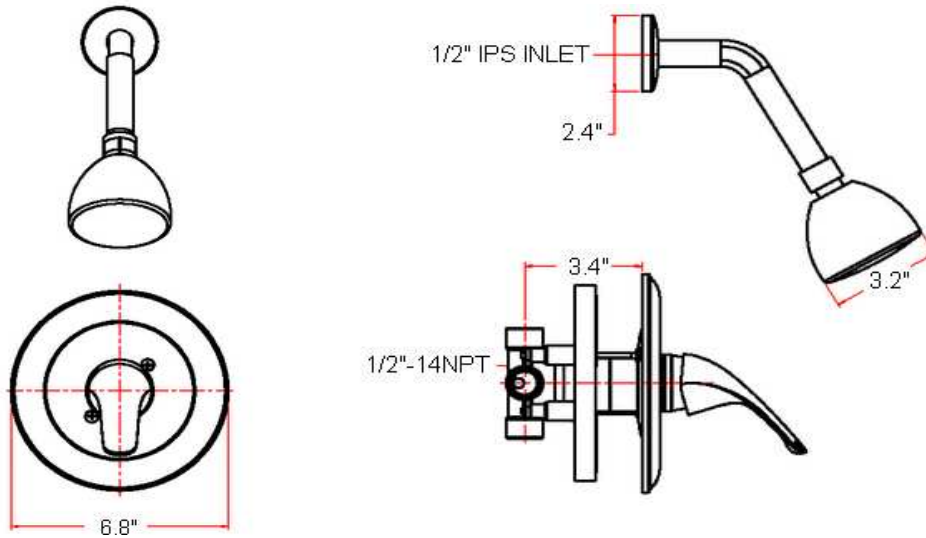

# TRENTON Shower Faucet

## Specifications

<b>Material Content</b>	Brass body with zinc alloy handle and spout
<b>Cartridge</b>	Ceramic Disc Cartridge; Pressure Balanced, Integral Water Stops
<b>Lever Handle Operation</b>	(1/4) quarter turn stop
<b>Spout</b>	Not Included
<b>Showerhead</b>	Single Function

## Dimensions

## Order Codes & Finishes/Colors

<b>Satin Nickel (US15)</b>	525923		
<b>Oil Rubbed Bronze (US10B)</b>	525915		
<b>Polished Chrome (US16)</b>	525931		

**Type:**

**Job:**

**Order Code:**

**Approvals:**

Design House reserves the right to make changes in materials, specifications & models at any time. Design House also reserves the right to discontinue product without notice or obligation.