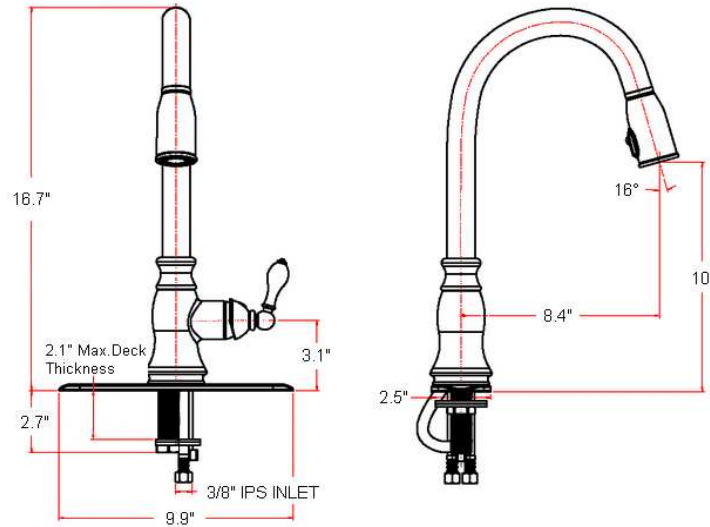

Dimensions

Warranty & Compliances

Warranty	Lifetime Limited Warranty
IAPMO/UPC	UPC & cUPC Compliant
ASME	ASME A112.18.1
ANSI	Compliant
ADA	Compliant
NSF	Compliant
CSA	Compliant

Order Codes & Finishes/Colors

Satin Nickel (US15)	525865	
Oil Rubbed Bronze (US10B)	525873	
Polished Chrome (US26)	525857	

Type:

Job:

Order Code:

Approvals:

Design House reserves the right to make changes in materials, specifications & models at any time. Design House also reserves the right to discontinue product without notice or obligation.