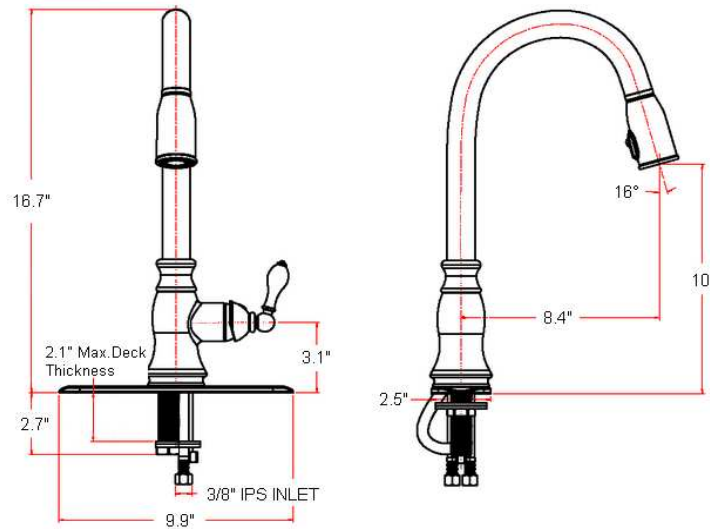

Dimensions

Warranty & Compliances

Warranty	Lifetime Limited Warranty
IAPMO/UPC	UPC & cUPC Compliant
ASME	ASME A112.18.1
ANSI	Compliant
ADA	Compliant
NSF	Compliant
CSA	Compliant

Order Codes & Finishes/Colors

Satin Nickel (US15)	525865	
Oil Rubbed Bronze (US10B)	525873	
Polished Chrome (US26)	525857	

Type:

Job:

Order Code:

Approvals:

Design House reserves the right to make changes in materials, specifications & models at any time. Design House also reserves the right to discontinue product without notice or obligation.