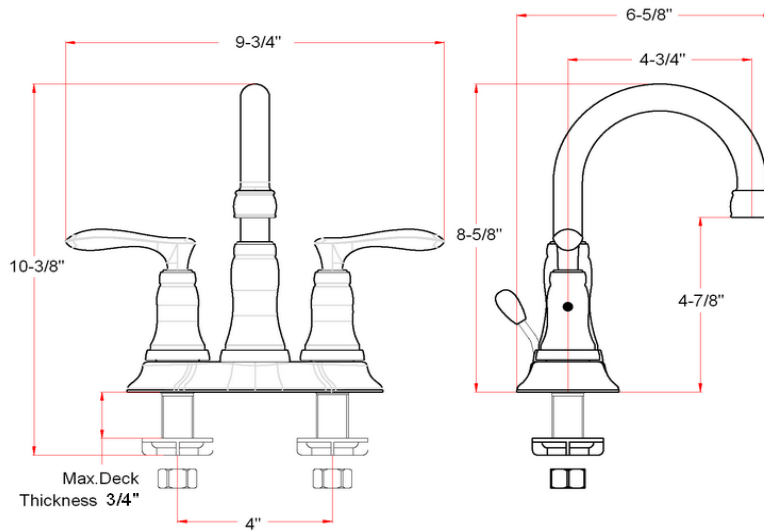

## Specifications

<b>Flow Rate (GPM)</b>	1.98 GPM @ 60 psi
<b>Material Content</b>	AB1953 platform hybrid body with zinc handle
<b>Pop-Up Drain</b>	50/50 pop-up
<b>Spout Reach</b>	4-3/4"
<b>Cartridge</b>	Ceramic Disc
<b>Lever Handle Operation</b>	(1/4) quarter turn stop
<b>Installation Type</b>	3-hole, 4" center mount

## Dimensions