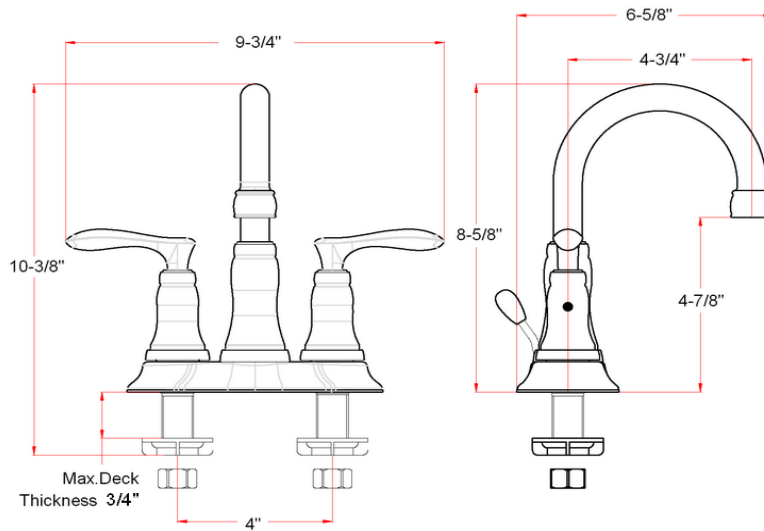

Dimensions

Warranty & Compliances

Warranty	Lifetime Limited Warranty
IAPMO/UPC	UPC & cUPC Compliant
ASME	ASME A112.18.1-05
ANSI	Compliant
ADA	Compliant
NSF	Compliant
Lead Free	Fed. P.L. 111-380 (1/2014)

Order Codes & Finishes/Colors

Satin Nickel (US15)	525840
Oil Rubbed Bronze (US10B)	525832

Type:

Job:

Order Code:

Approvals:

Design House reserves the right to make changes in materials, specifications & models at any time. Design House also reserves the right to discontinue product without notice or obligation.