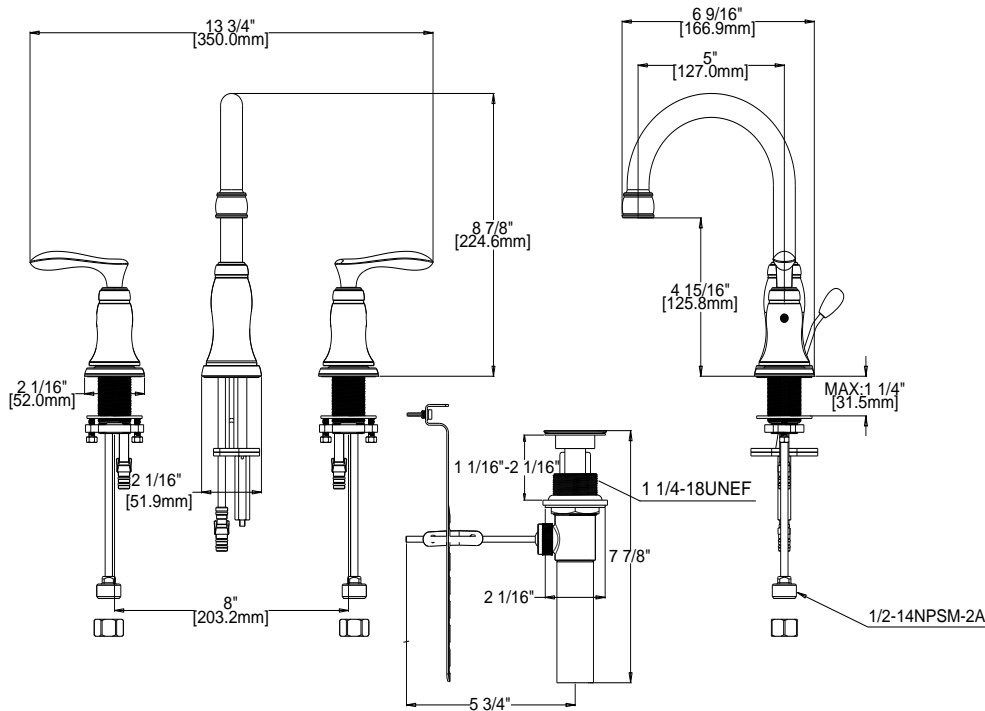

## Specifications

<b>Handle</b>	Zinc handle
<b>Spout</b>	Brass
<b>Cartridge</b>	Ceramic disc Cartridge
<b>Waterway</b>	Brass
<b>Max Waterflow</b>	1.2GPM@ 60 PSI
<b>Quick connect</b>	Yes
<b>Spout Reach</b>	5"
<b>Spout Height</b>	4-15/16"
<b>Mouting Holes</b>	3-hole, 8" center mount
<b>Max Deck Thickness</b>	1-1/4"
<b>Popup</b>	Brass

## Dimensions

## Order Codes & Finishes/Colors

<b>Brushed Nickel (US15)</b>	<b>525824</b>	
<b>Polished Chrome</b>		
<b>Oil Rubbed Bronze</b>	<b>525816</b>	

**Type:**  
**Job:**  
**Order Code:**  
**Approvals:**

Design House reserves the right to make changes in materials, specifications & models at any time. Design House also reserves the right to discontinue product without notice or obligation.