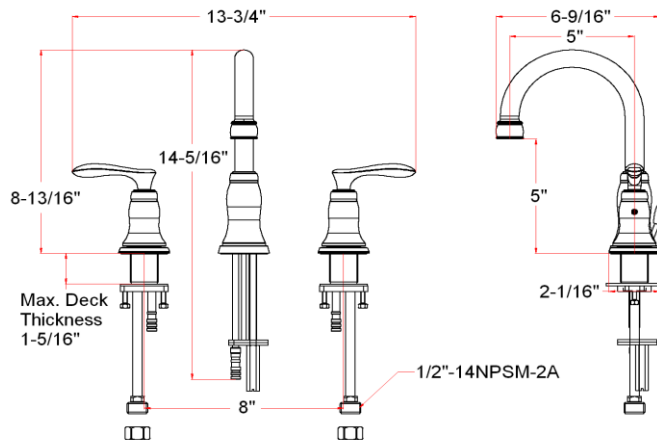

Dimensions

Warranty & Compliances

Warranty	Lifetime Limited Warranty
IAPMO/UPC	UPC & cUPC Compliant
ASME	ASME A112.18.1-05
ANSI	Compliant
ADA	Compliant
NSF	Compliant
Lead Free	Fed. P.L. 111-380 (1/2014)

Order Codes & Finishes/Colors

Satin Nickel (US15)	525824
Oil Rubbed Bronze (US10B)	525816

Type:

Job:

Order Code:

Approvals:

Design House reserves the right to make changes in materials, specifications & models at any time. Design House also reserves the right to discontinue product without notice or obligation.