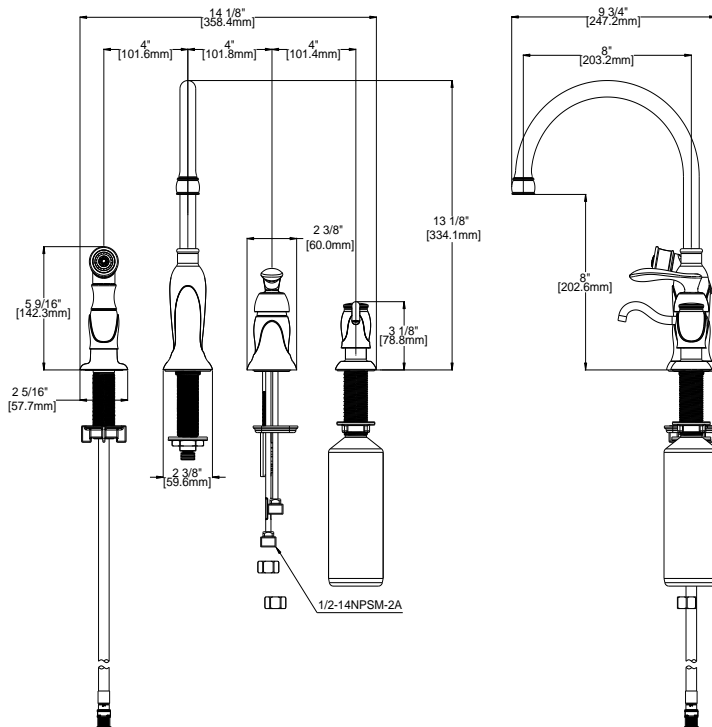

Dimensions

Warranty & Compliances

Warranty	Lifetime Limited Warranty, Lifetime Limited Finish Warranty
IAPMO/UPC	CUPC compliant
ASME	ASME A112.18.1-2012/CSA B1255.1-12
NSF/ANSI	NSF/ANSI 372
Lead Free	AB1953 compliant
ADA	Compliant

Order Codes & Finishes/Colors

Brushed Nickel (US15)	525808
Polished Chrome	
Oil Rubbed Bronze	525790

Type: Job: Order Code: Approvals: