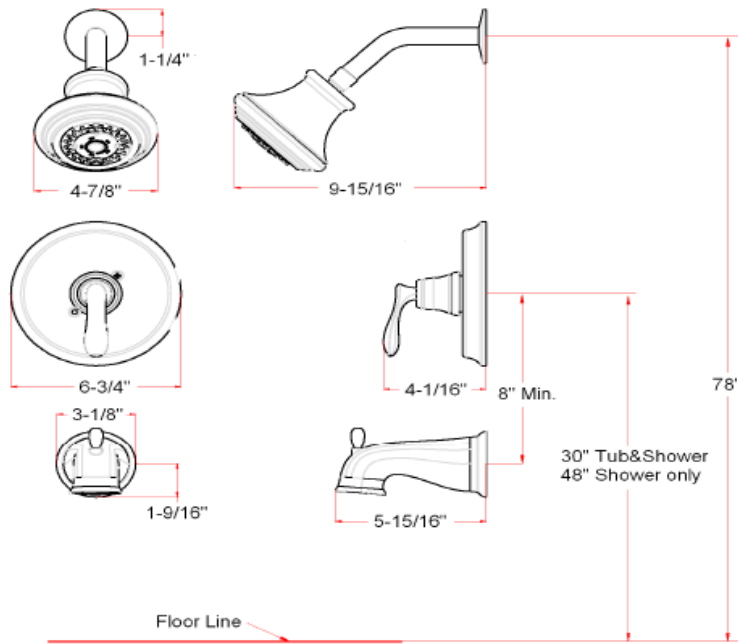

Dimensions

Warranty & Compliances

Warranty	Lifetime Limited Warranty, Lifetime Limited Finish Warranty
IAPMO/UPC	CUPC compliant
ASME	ASME A112.18.1-2012/CSA B1255.1-12
ADA	Compliant
WaterSense®	Compliance with EPA WaterSense

Order Codes & Finishes/Colors

Brushed Nickel (US15)	547782	
Polished Chrome		
Oil Rubbed Bronze	547774	

Type:
Job:
Order Code:
Approvals: