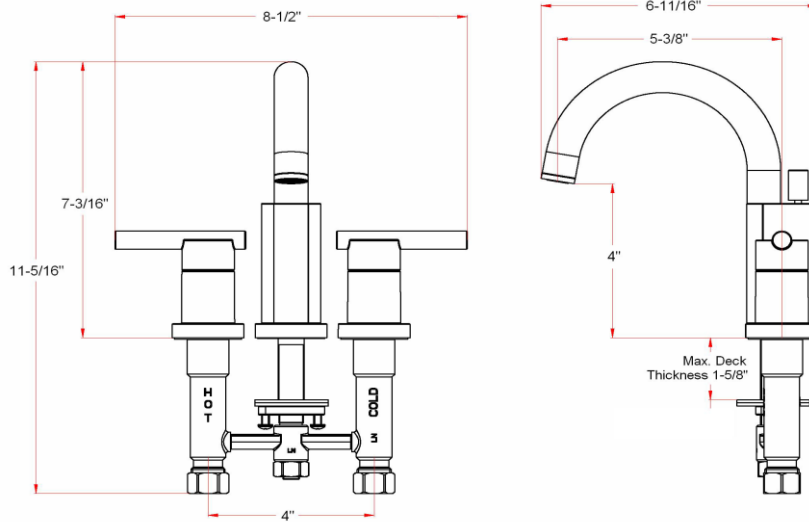

## Specifications

<b>Flow Rate (GPM)</b>	1.93GPM @ 60 psi
<b>Material Content</b>	AB1953 platform hybrid body with zinc handle
<b>Pop-Up Drain</b>	50/50 pop-up
<b>Spout Reach</b>	5-3/8"
<b>Cartridge</b>	Ceramic Disc
<b>Lever Handle Operation</b>	(1/4) quarter turn stop
<b>Installation Type</b>	3-hole, 4" center mount

## Dimensions

## Order Codes & Finishes/Colors

<b>Satin Nickel (US15)</b>	525758	
<b>Polished Chrome (US26)</b>	525766	

**Type:**

**Job:**

**Order Code:**

**Approvals:**

Design House reserves the right to make changes in materials, specifications & models at any time. Design House also reserves the right to discontinue product without notice or obligation.