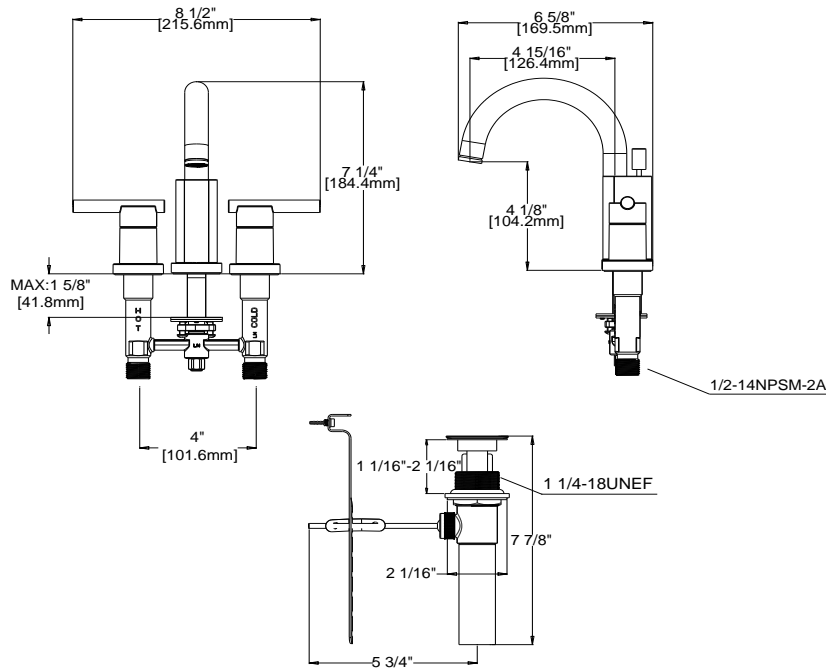

# Middleton Single Handle Lavatory Faucet

## Specifications

<b>Handle</b>	Zinc handle
<b>Spout</b>	Brass
<b>Cartridge</b>	Ceramic Cartridge
<b>Waterway</b>	Brass
<b>Max Waterflow</b>	1.2GPM@ 60 PSI
<b>Quick connect</b>	No
<b>Spout Reach</b>	4-15/16"
<b>Spout Height</b>	4-1/8"
<b>Mouting Holes</b>	3 holes
<b>Max Deck Thickness</b>	1-5/8"
<b>Popup</b>	Brass

## Dimensions

## Order Codes & Finishes/Colors

<b>Brushed Nickel (US15)</b>	<b>525758</b>	
<b>Polished Chrome</b>	<b>525766</b>	

**Type:**  
**Job:**  
**Order Code:**  
**Approvals:**

Design House reserves the right to make changes in materials, specifications & models at any time. Design House also reserves the right to discontinue product without notice or obligation.