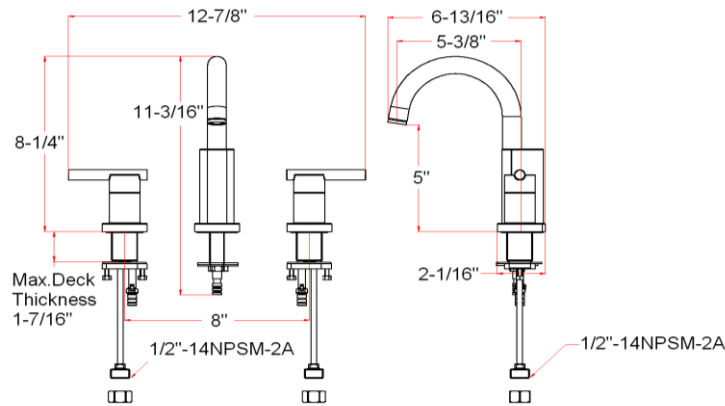

Dimensions

Warranty & Compliances

Warranty	Lifetime Limited Warranty
IAPMO/UPC	UPC & cUPC Compliant
ASME	ASME A112.18.1-05
ANSI	Compliant
ADA	Compliant
NSF	Compliant
Lead Free	Fed. P.L. 111-380 (1/2014)

Order Codes & Finishes/Colors

Satin Nickel (US15)	525733
Polished Chrome (US26)	525741

Type:

Job:

Order Code:

Approvals:

Design House reserves the right to make changes in materials, specifications & models at any time. Design House also reserves the right to discontinue product without notice or obligation.