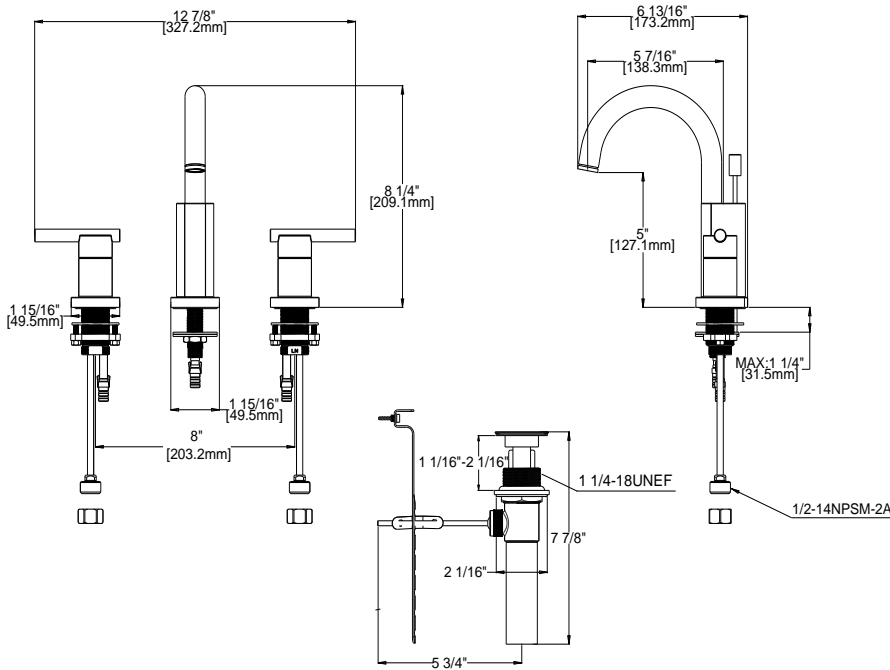

Geneva Two Handle Wide Spread Lavatory Faucet

Specifications

Handle	Zinc handle
Spout	Brass
Cartridge	Ceramic disc Cartridge
Waterway	Brass
Max Waterflow	1.2GPM@ 60 PSI
Quick connect	Yes
Spout Reach	5-7/16"
Spout Height	5"
Mouting Holes	3-hole, 8" center mount
Max Deck Thickness	1-1/4"
Popup	Brass

Dimensions

Warranty & Compliances

Warranty	Lifetime Limited Warranty, Lifetime Limited Finish Warranty
IAPMO/UPC	CUPC compliant
ASME	ASME A112.18.1-2012/CSA B1255.1-12
NSF/ANSI	NSF/ANSI 372
Lead Free	AB1953 compliant
WaterSense®	Compliance with EPA WaterSense® High Efficiency Lavatory Faucet Specification
ADA	Compliant

Order Codes & Finishes/Colors

Brushed Nickel (US15)	525733	
Polished Chrome	525741	
Oil Rubbed Bronze		

Type:
Job:
Order Code:
Approvals:

Design House reserves the right to make changes in materials, specifications & models at any time. Design House also reserves the right to discontinue product without notice or obligation.