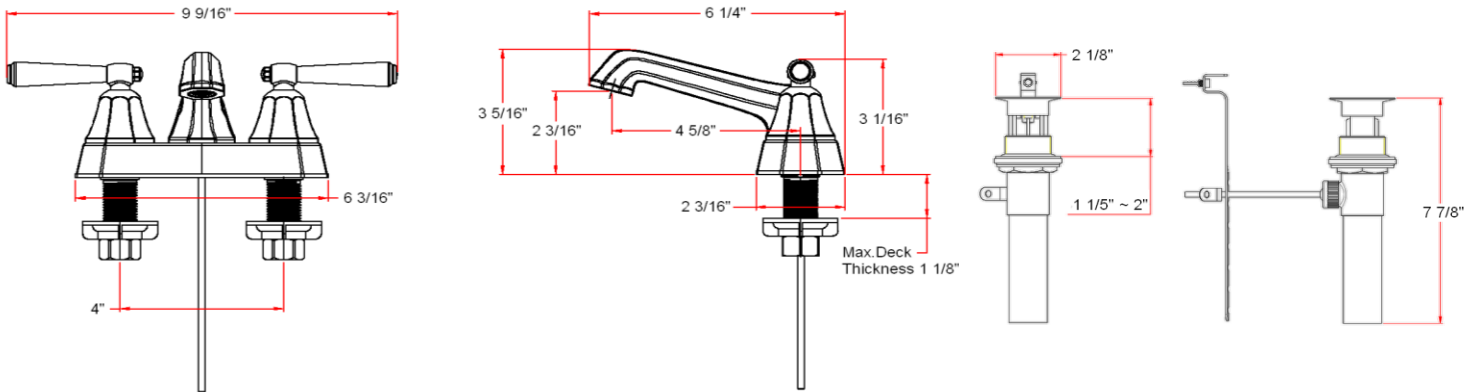

Dimensions

Warranty & Compliances

Warranty	Lifetime Limited Warranty
IAPMO/UPC	UPC & cUPC Compliant
ASME	ASME A112.18.1-05
ANSI	Compliant
ADA	Compliant
NSF	Compliant
Lead Free	Fed. P.L. 111-380 (1/2014)
Watersense	Compliant

Order Codes & Finishes/Colors

Satin Nickel (US15)	525600
Brushed Bronze	525584

Type:

Job:

Order Code:

Approvals:

Design House reserves the right to make changes in materials, specifications & models at any time. Design House also reserves the right to discontinue product without notice or obligation.