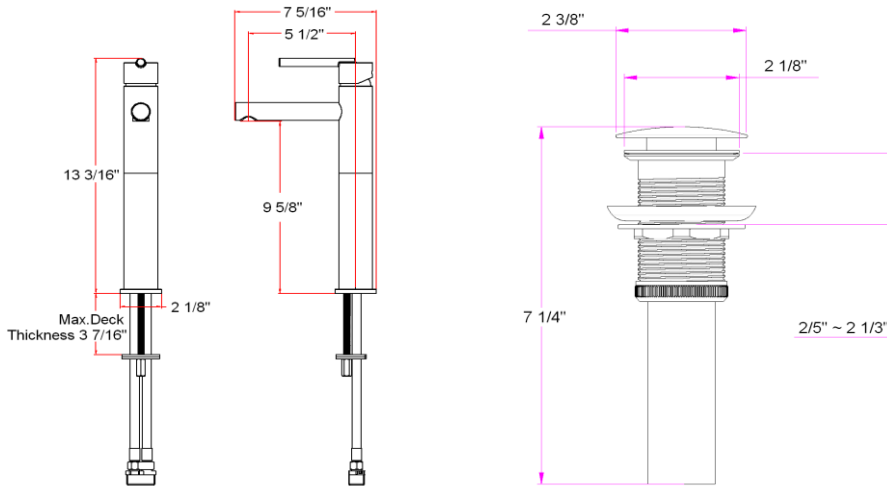

Dimensions

Warranty & Compliances

Warranty	Lifetime Limited Warranty
IAPMO/UPC	UPC & cUPC Compliant
ASME	ASME A112.18.1-05
ANSI	Compliant
ADA	Compliant
NSF	Compliant
Lead Free	Fed. P.L. 111-380 (1/2014)
Watersense	Compliant

Order Codes & Finishes/Colors

Satin Nickel (US15)	525576	
Polished Chrome (US26)	525568	

Type:

Job:

Order Code:

Approvals:

Design House reserves the right to make changes in materials, specifications & models at any time. Design House also reserves the right to discontinue product without notice or obligation.