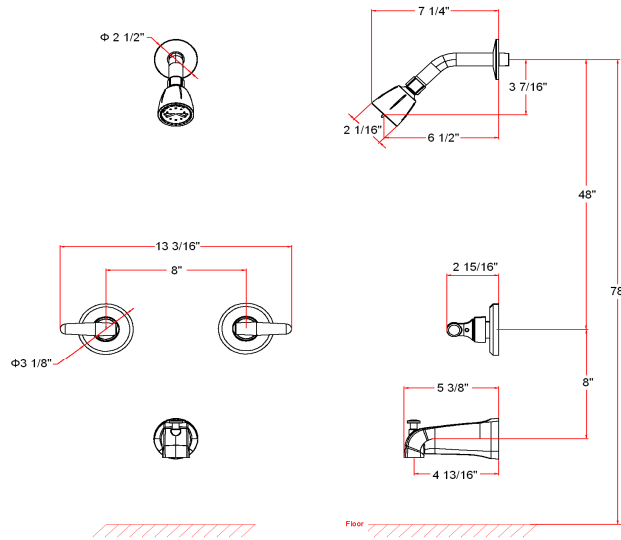

## Specifications

<b>Material Content</b>	Brass valve body, ABS showerhead, metal shower arm, flange and zinc spout
<b>Cartridge</b>	Washerless cartridge; Pressure Balanced
<b>Lever Handle Operation</b>	(1/4) quarter turn stop
<b>Spout</b>	Pull-up diverter spout

## Dimensions