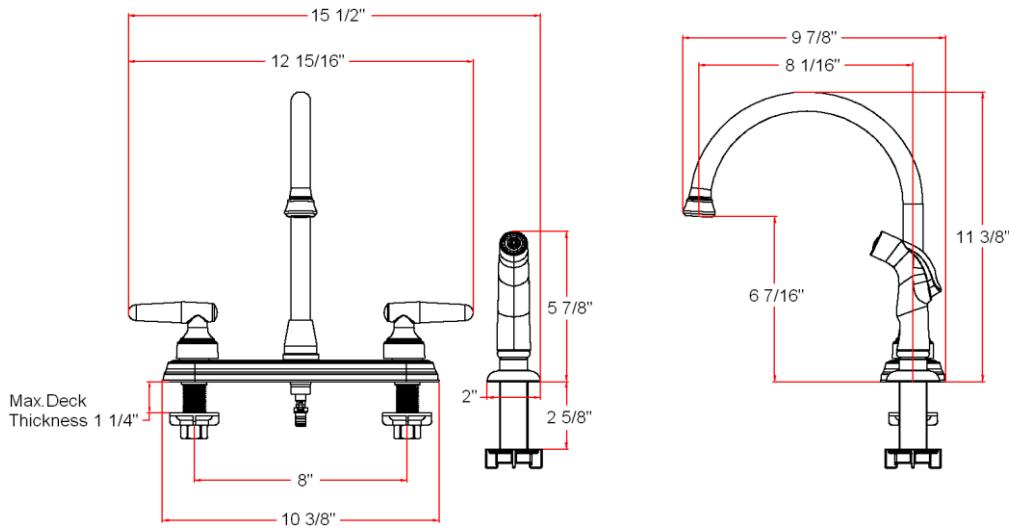

## Specifications

<b>Flow Rate (GPM)</b>	1.9 GPM @ 60 psi
<b>Material Content</b>	AB1953 platform hybrid body with ABS plastic handle
<b>Pop-Up Drain</b>	N/A
<b>Spout Reach</b>	8-1/16"
<b>Cartridge</b>	Washerless
<b>Lever Handle Operation</b>	(1/4) quarter turn stop
<b>Installation Type</b>	3-hole center mount
<b>Sprayer</b>	ABS side pull-out sprayer (48" soft hose)

## Dimensions