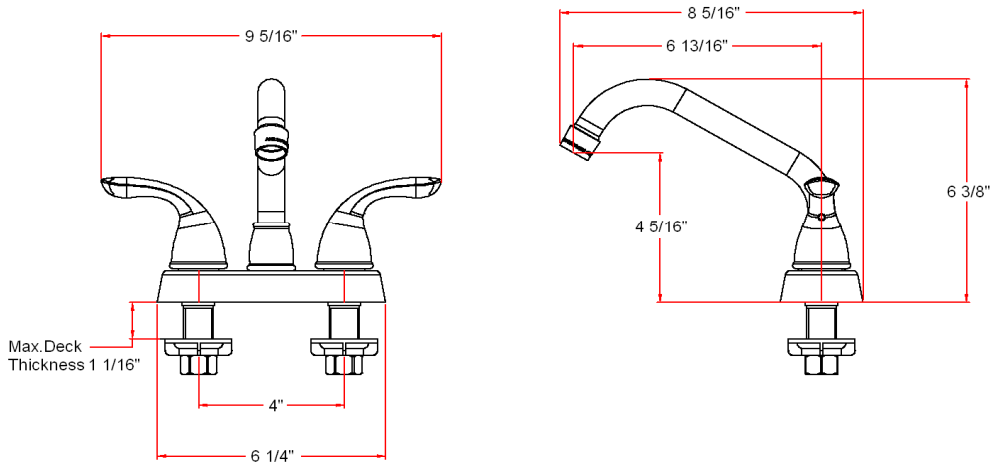

Ashland Laundry Faucet

Specifications

Flow Rate (GPM)	2.0 GPM @ 60 psi
Material Content	Brass body with zinc handle
Pop-Up Drain	N/A
Spout Reach	6-13/16"
Cartridge	Washerless
Lever Handle Operation	(1/4) quarter turn stop
Installation Type	4" center mount

Dimensions

Warranty & Compliances

Warranty	Lifetime Limited Warranty
IAPMO/UPC	UPC & cUPC Compliant
ASME	ASME A112.18.1-05
ANSI	Compliant
ADA	Compliant
NSF	Compliant

Order Codes & Finishes/Colors

Polished Chrome (US26)	525139	
Satin Nickel (US15)	525147	