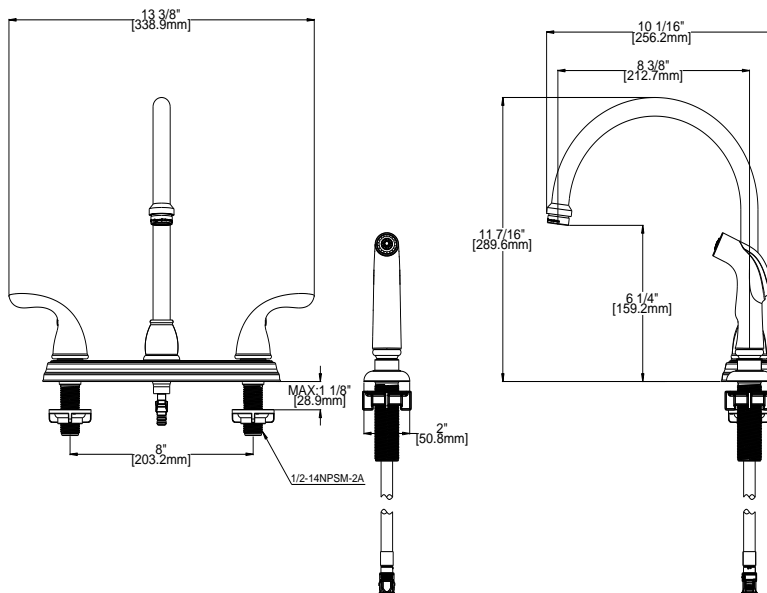

Dimensions

Warranty & Compliances

Warranty	Lifetime Limited Warranty, Lifetime Limited Finish Warranty
IAPMO/UPC	CUPC compliant
ASME	ASME A112.18.1-2012/CSA B1255.1-12
NSF/ANSI	NSF/ANSI 372
Lead Free	AB1953 compliant
ADA	Compliant

Order Codes & Finishes/Colors

Brushed Nickel (US15)	525089
Polished Chrome	525071
Oil Rubbed Bronze	525097

Type:
Job:
Order Code:
Approvals: