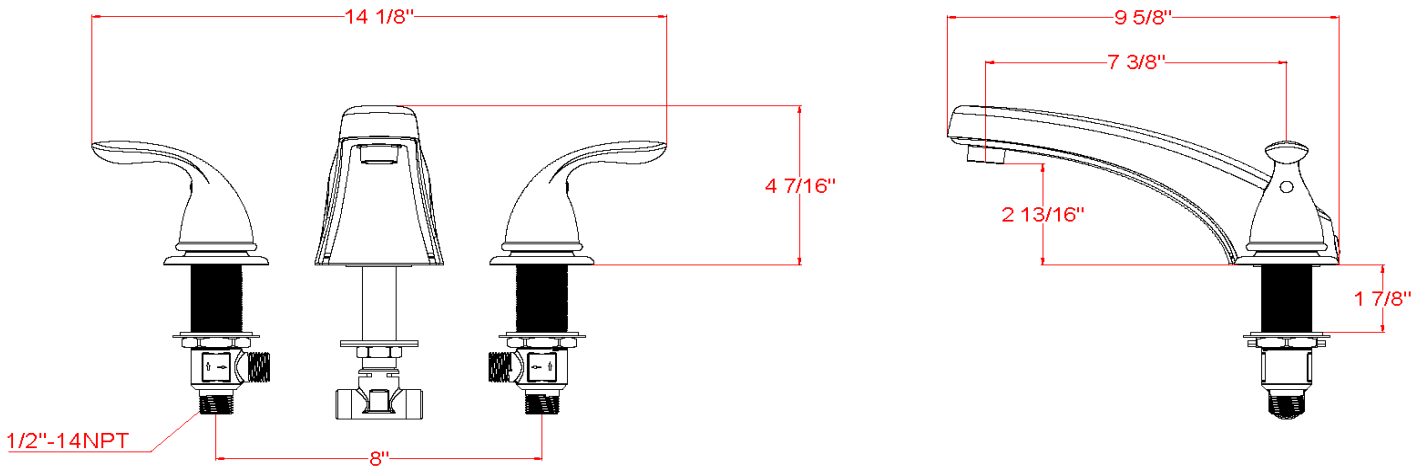

Dimensions

Warranty & Compliances

Warranty	Lifetime Limited Warranty, Lifetime Limited Finish Warranty
Uniform Plumbing Code (UPC®)	Compliant
National Plumbing Code of Canada	Compliant
International Plumbing Code (IPC®)	Compliant
ASME	ASME A112.18.1-2012/CSA B125.1-12
NSF/ANSI 61 or 372	N/A
WaterSense®	N/A
ADA	N/A

Order Codes & Finishes/Colors

Brushed Nickel (US15)	525022		Type: Job: Order Code: Approvals:
Polished Chrome	525014		
Oil Rubbed Bronze	525030		

Design House reserves the right to make changes in materials, specifications & models at any time. Design House also reserves the right to discontinue product without notice or obligation.