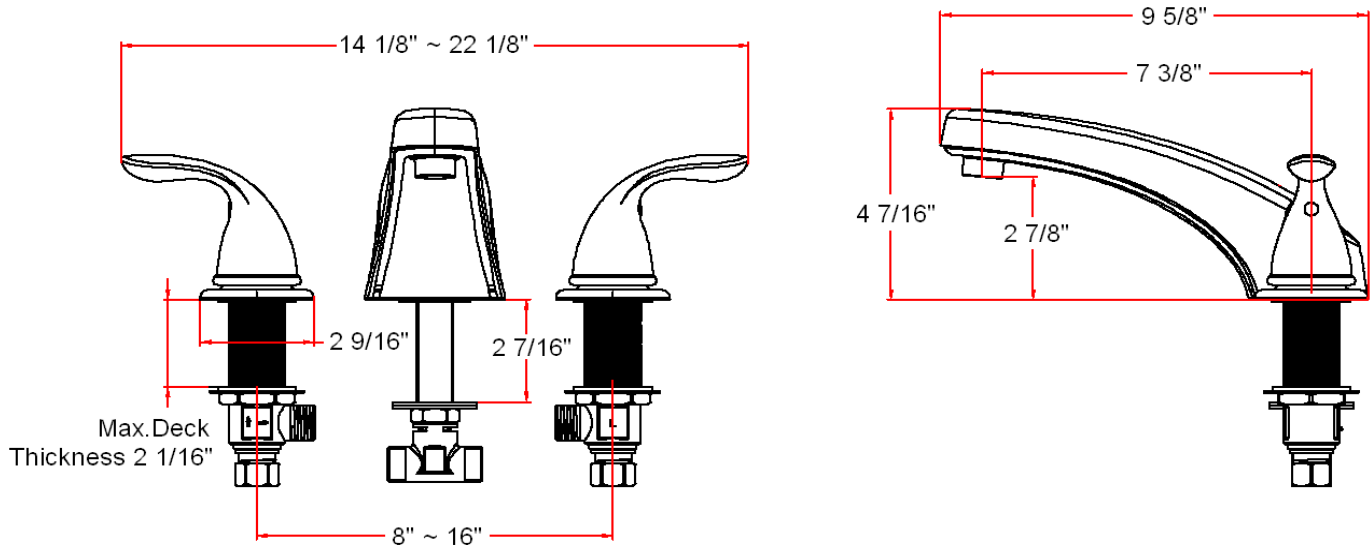

Ashland Roman Tub Faucet

Specifications

Flow Rate (GPM)	7.2 GPM @ 20 psi
Material Content	Zinc body with zinc handle
Spout dimensions	7-3/8"
Cartridge	Ceramic disk
Hand held sprayer	Not included
Lever handle operation	1/4 quarter turn stop

Dimensions

Warranty & Compliances

Warranty	Lifetime Limited Warranty
IAPMO/UPC	UPC & cUPC Compliant
ASME	ASME A112.18.1-05
ANSI	Compliant
ADA	Compliant
NSF	Compliant

Order Codes & Finishes/Colors

Polished Chrome (US26)	525014	
Satin Nickel (US15)	525022	
Oil Rubbed Bronze (US10B)	525030	