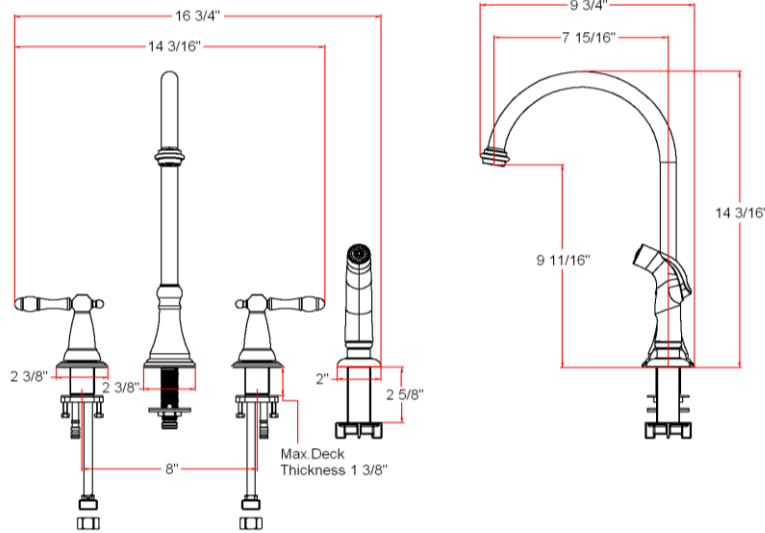

Dimensions

Warranty & Compliances

Warranty	Lifetime Limited Warranty
IAPMO/UPC	UPC & cUPC Compliant
ASME	ASME A112.18.1-05
ANSI	Compliant
ADA	Compliant
NSF	Compliant
Lead Free	Fed. Public Law 111-380 (1/2014)

Order Codes & Finishes/Colors

Satin Nickel (US15)	524801	
Oil Rubbed Bronze (US10B)	524819	
Polished Chrome (US26)	524793	

Type:

Job:

Order Code:

Approvals:

Design House reserves the right to make changes in materials, specifications & models at any time. Design House also reserves the right to discontinue product without notice or obligation.