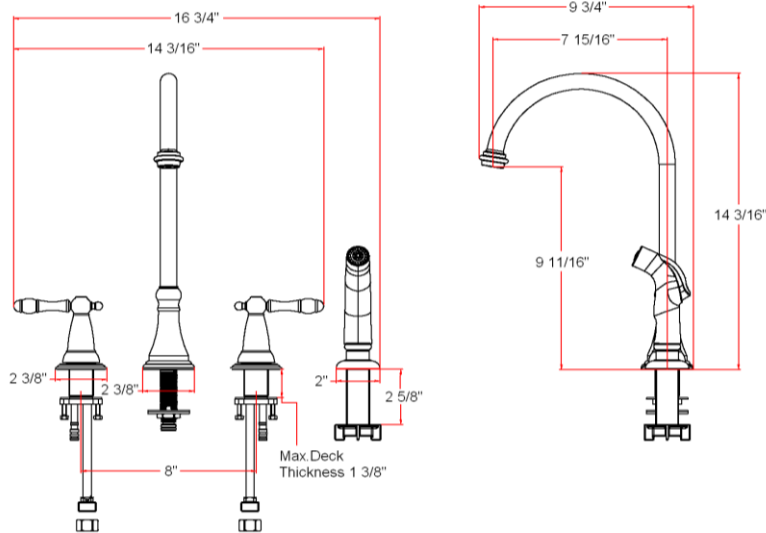

Dimensions

Warranty & Compliances

Warranty	Lifetime Limited Warranty
IAPMO/UPC	UPC & cUPC Compliant
ASME	ASME A112.18.1-05
ANSI	Compliant
ADA	Compliant
NSF	Compliant
Lead Free	Fed. Public Law 111-380 (1/2014)

Order Codes & Finishes/Colors

Satin Nickel (US15)	524801	
Oil Rubbed Bronze (US10B)	524819	
Polished Chrome (US26)	524793	

Type:

Job:

Order Code:

Approvals:

Design House reserves the right to make changes in materials, specifications & models at any time. Design House also reserves the right to discontinue product without notice or obligation.