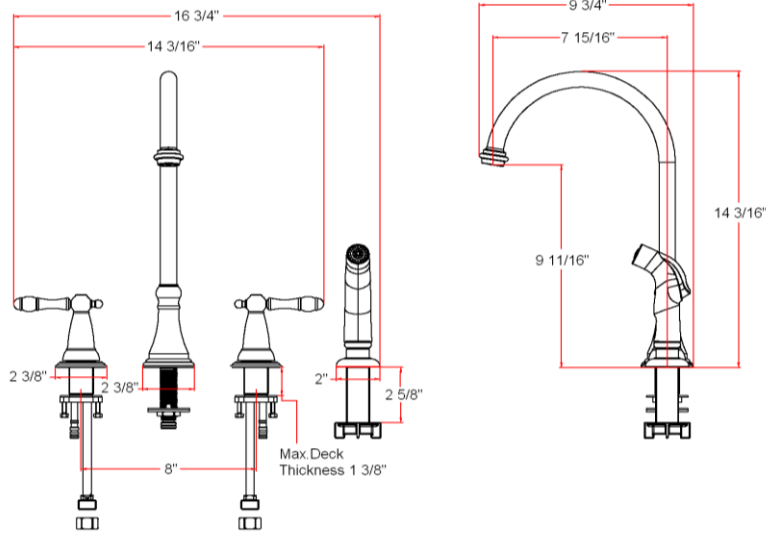

Dimensions

Warranty & Compliances

Warranty	Lifetime Limited Warranty
IAPMO/UPC	UPC & cUPC Compliant
ASME	ASME A112.18.1-05
ANSI	Compliant
ADA	Compliant
NSF	Compliant
Lead Free	Fed. Public Law 111-380 (1/2014)

Order Codes & Finishes/Colors

Satin Nickel (US15)	524801	
Oil Rubbed Bronze (US10B)	524819	
Polished Chrome (US26)	524793	

Type:

Job:

Order Code:

Approvals:

Design House reserves the right to make changes in materials, specifications & models at any time. Design House also reserves the right to discontinue product without notice or obligation.