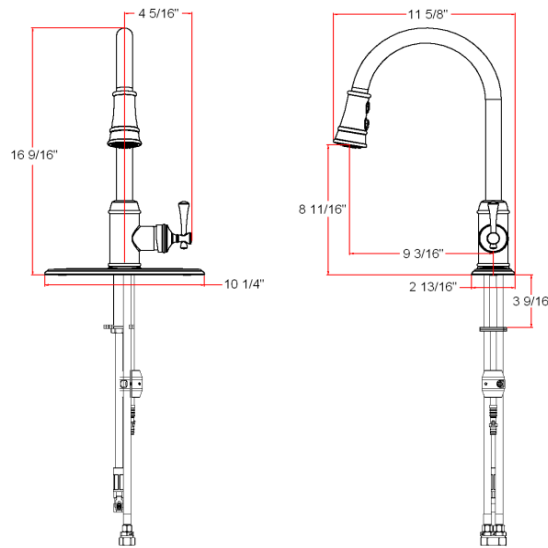

Dimensions

Warranty & Compliances

Warranty	Lifetime Limited Warranty
IAPMO/UPC	UPC & cUPC Compliant
ASME	ASME A112.18.1-05
ANSI	Compliant
ADA	Compliant
NSF	Compliant
Lead Free	Fed. Public Law 111-380 (1/2014)

Order Codes & Finishes/Colors

Satin Nickel (US15)	524702
Brushed Bronze	524728

Type:

Job:

Order Code:

Approvals:

Design House reserves the right to make changes in materials, specifications & models at any time. Design House also reserves the right to discontinue product without notice or obligation.