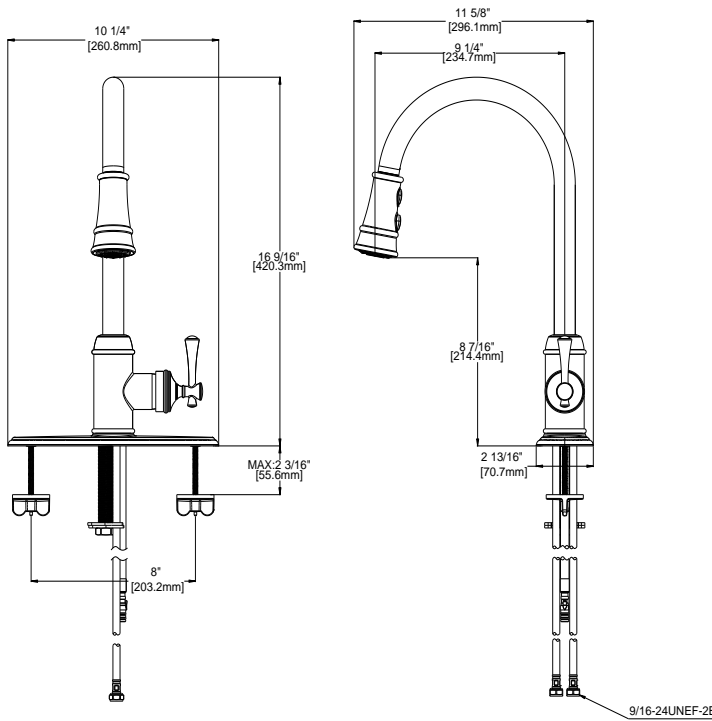

Dimensions

Warranty & Compliances

Warranty	Lifetime Limited Warranty, Lifetime Limited Finish Warranty
IAPMO/UPC	CUPC compliant
ASME	ASME A112.18.1-2012/CSA B1255.1-12
NSF/ANSI	NSF/ANSI 372
Lead Free	AB1953 compliant
ADA	Compliant

Order Codes & Finishes/Colors

Brushed Nickel (US15)	524702
Polished Chrome	
Oil Rubbed Bronze	
Brushed Bronze	524728

Type:
Job:
Order Code:
Approvals: