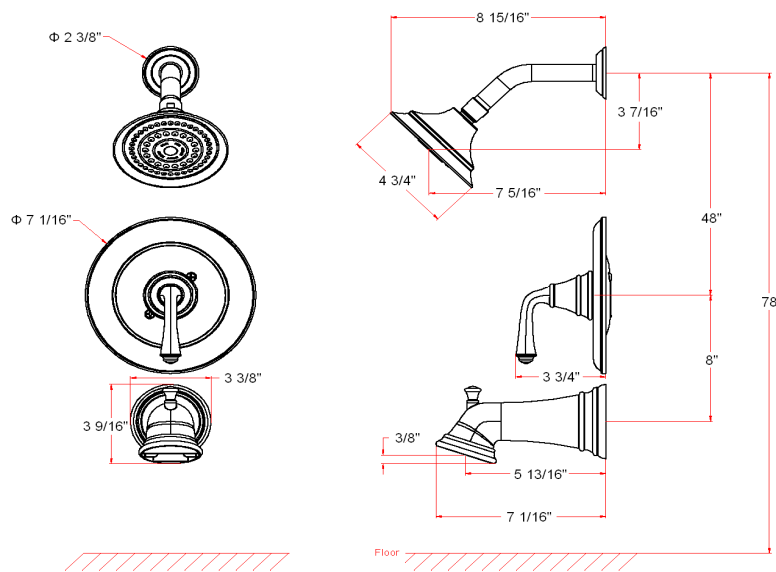

Eden Tub & Shower Faucet With Spout

Specifications

Material Content	Brass valve body, ABS showerhead, SS shower arm, brass flange & zinc spout
Cartridge	Ceramic disc cartridge; Pressure Balanced
Lever Handle Operation	(1/4) quarter turn stop
Spout	Pull-up diverter spout

Dimensions

Warranty & Compliances

Warranty	Lifetime Limited Warranty
IAPMO/UPC	UPC & cUPC Compliant
ASME	ASME A112.18.1-05
ANSI	Compliant
ADA	Compliant

Order Codes & Finishes/Colors

Polished Chrome (US26)	524637		
Oil Rubbed Bronze (US10B)	524652		