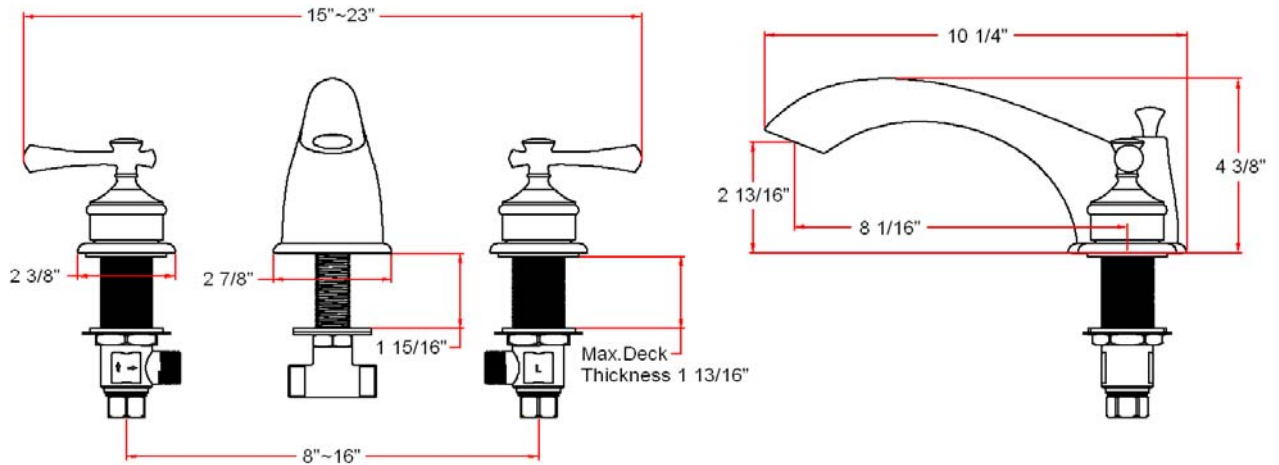

Ironwood Roman Tub Faucet

Specifications

Flow Rate (GPM)	8.4 GPM @ 20 psi
Material Content	Brass body with zinc handle
Spout dimensions	8-1/16"
Cartridge	Ceramic disk
Hand held sprayer	Not included
Lever handle operation	1/4 quarter turn stop

Dimensions

Warranty & Compliances

Warranty	Lifetime Limited Warranty
IAPMO/UPC	UPC & cUPC Compliant
ASME	ASME A112.18.1-05
ANSI	Compliant
ADA	Compliant
NSF	Compliant

Order Codes & Finishes/Colors

Satin Nickel (US15)	524629	
Brushed Bronze	524645	